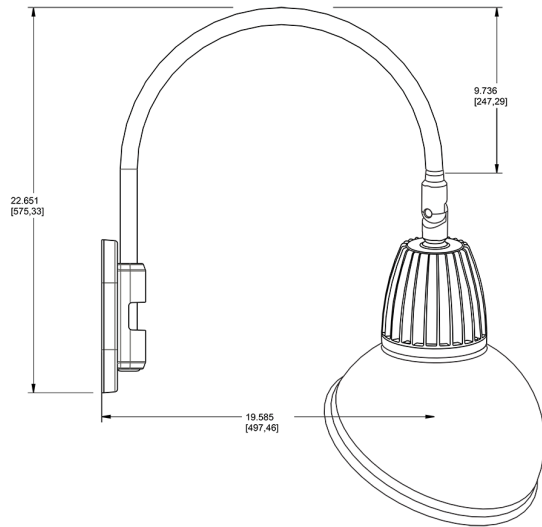

13 & 26 Watt Dome Shade LED Gooseneck Luminaire designed to match the architecture of Main Street storefronts and building perimeters. LED Gooseneck Dome Shade with Wall 20" High, 19" from Wall Goose Arm Style 4.

Technical Specifications

Compliance

UL Listed:

Suitable for wet locations. Suitable for mounting within 4ft (1.2m) of the ground.

IESNA LM-79 & LM-80 Testing:

RAB LED luminaires and LED components have been tested by an independent laboratory in accordance with IESNA LM-79 and LM-80.

Surge Protection:

4kV

Other

Patents:

The design of the Gooseneck is protected by patents pending in US, Canada, China and Taiwan

Warranty:

RAB warrants that our LED products will be free from defects in materials and workmanship for a period of five (5) years from the date of delivery to the end user, including coverage of light output, color stability, driver performance and fixture finish. RAB's warranty is subject to all terms and conditions found at rablighting.com/warranty.

Dimensions

Features

- Adjustable 45° swivel joint
- Superior heat sink
- Die-cast aluminum housing
- 5-Year, No-Compromise Warranty

Ordering Matrix

Family	Wattage	Color Temp	Reflector	Shade	ShadeSize	Finish
GN4LED	13	N		AD		B
	26 = 26W 13 = 13W	Y = 3000K Warm N = 4000K Neutral	Blank = Flood R = Rectangular S = Spot	AD = Angled Dome	11 = 11" Blank = 15"	R = Red I = Ivory BWN = Brown BL = Royal Blue LB = Light Blue YL = Yellow G = Hunter Green S = Silver A = Bronze W = White B = Black