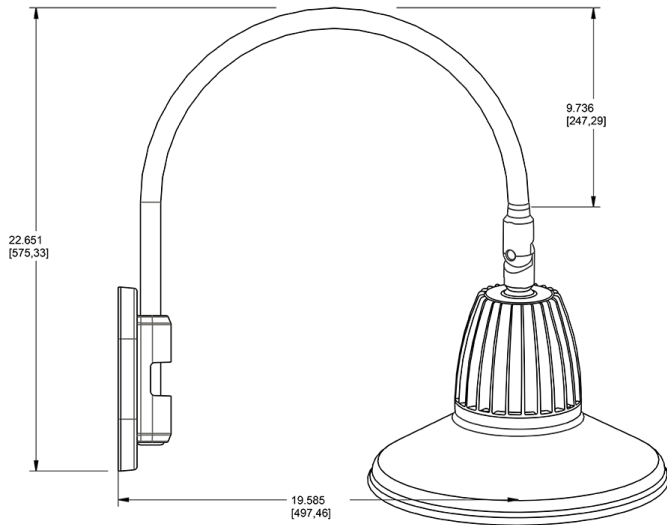

Technical Specifications

Compliance

UL Listed:

Suitable for wet locations. Suitable for mounting within 4ft (1.2m) of the ground.

IESNA LM-79 & LM-80 Testing:

RAB LED luminaires and LED components have been tested by an independent laboratory in accordance with IESNA LM-79 and LM-80.

Other

Patents:

The design of the Gooseneck is protected by patents pending in US, Canada, China and Taiwan

Warranty:

RAB warrants that our LED products will be free from defects in materials and workmanship for a period of five (5) years from the date of delivery to the end user, including coverage of light output, color stability, driver performance and fixture finish. RAB's warranty is subject to all terms and conditions found at rablighting.com/warranty.

Dimensions

Features

- Adjustable 45° swivel joint
- Superior heat sink
- Die-cast aluminum housing
- 5-Year, No-Compromise Warranty

Ordering Matrix

Family	Wattage	Color Temp	Reflector	Shade	ShadeSize	Finish
GN4LED	26	N		ST		W
	26 = 26W 13 = 13W	Y = 3000K Warm N = 4000K Neutral	Blank = Flood R = Rectangular S = Spot	ST = Straight Shade	11 = 11" Blank = 15"	R = Red I = Ivory BWN = Brown BL = Royal Blue LB = Light Blue YL = Yellow G = Hunter Green S = Silver A = Bronze W = White B = Black