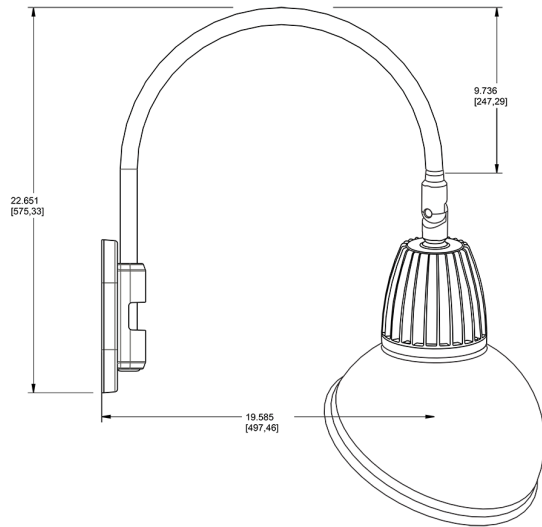

Other

Patents:

The design of the Gooseneck is protected by patents pending in US, Canada, China and Taiwan

Warranty:

RAB warrants that our LED products will be free from defects in materials and workmanship for a period of five (5) years from the date of delivery to the end user, including coverage of light output, color stability, driver performance and fixture finish. RAB's warranty is subject to all terms and conditions found at rablighting.com/warranty.

Dimensions

Features

- Adjustable 45° swivel joint
- Superior heat sink
- Die-cast aluminum housing
- 5-Year, No-Compromise Warranty

Ordering Matrix

Family	Wattage	Color Temp	Reflector	Shade	ShadeSize	Finish
GN4LED	26	Y		AD	11	B
	26 = 26W 13 = 13W	Y = 3000K Warm N = 4000K Neutral	Blank = Flood R = Rectangular S = Spot	AD = Angled Dome	11 = 11" Blank = 15"	R = Red I = Ivory BWN = Brown BL = Royal Blue LB = Light Blue YL = Yellow G = Hunter Green S = Silver A = Bronze W = White B = Black