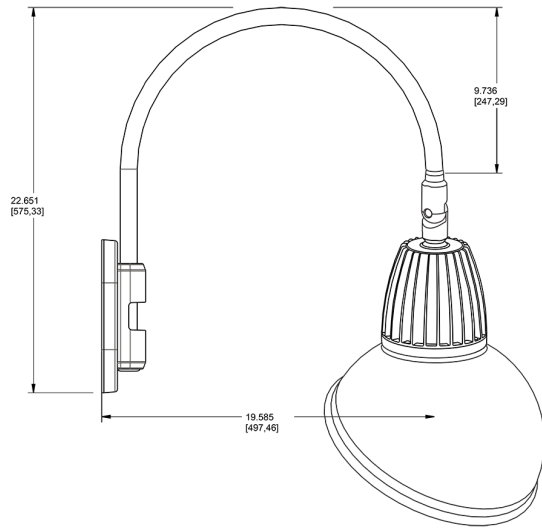

Other

Patents:

The design of the Gooseneck is protected by patents pending in US, Canada, China and Taiwan

Warranty:

RAB warrants that our LED products will be free from defects in materials and workmanship for a period of five (5) years from the date of delivery to the end user, including coverage of light output, color stability, driver performance and fixture finish. RAB's warranty is subject to all terms and conditions found at rablighting.com/warranty.

Dimensions

Features

- Adjustable 45° swivel joint
- Superior heat sink
- Die-cast aluminum housing
- 5-Year, No-Compromise Warranty

Ordering Matrix

Family	Wattage	Color Temp	Reflector	Shade	ShadeSize	Finish
GN4LED	26	Y	R	AD	11	B
	26 = 26W 13 = 13W	Y = 3000K Warm N = 4000K Neutral	Blank = Flood R = Rectangular S = Spot	AD = Angled Dome	11 = 11" Blank = 15"	R = Red I = Ivory BWN = Brown BL = Royal Blue LB = Light Blue YL = Yellow G = Hunter Green S = Silver A = Bronze W = White B = Black