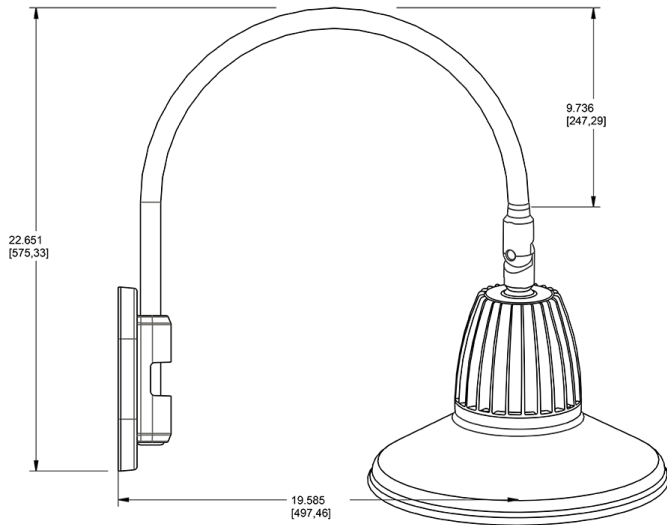

Other

Patents:

The design of the Gooseneck is protected by patents pending in US, Canada, China and Taiwan

Warranty:

RAB warrants that our LED products will be free from defects in materials and workmanship for a period of five (5) years from the date of delivery to the end user, including coverage of light output, color stability, driver performance and fixture finish. RAB's warranty is subject to all terms and conditions found at rablighting.com/warranty.

Dimensions

Features

- Adjustable 45° swivel joint
- Superior heat sink
- Die-cast aluminum housing
- 5-Year, No-Compromise Warranty

Ordering Matrix

Family	Wattage	Color Temp	Reflector	Shade	ShadeSize	Finish
GN4LED	26	Y	R	ST		B
	26 = 26W 13 = 13W	Y = 3000K Warm N = 4000K Neutral	Blank = Flood R = Rectangular S = Spot	ST = Straight Shade	11 = 11" Blank = 15"	R = Red I = Ivory BWN = Brown BL = Royal Blue LB = Light Blue YL = Yellow G = Hunter Green S = Silver A = Bronze W = White B = Black