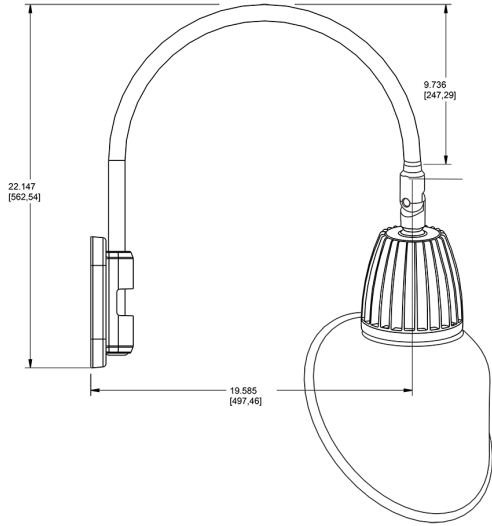

## Dimensions

## Features

- Adjustable 45° swivel joint
- Superior heat sink
- Die-cast aluminum housing
- 5-Year, No-Compromise Warranty