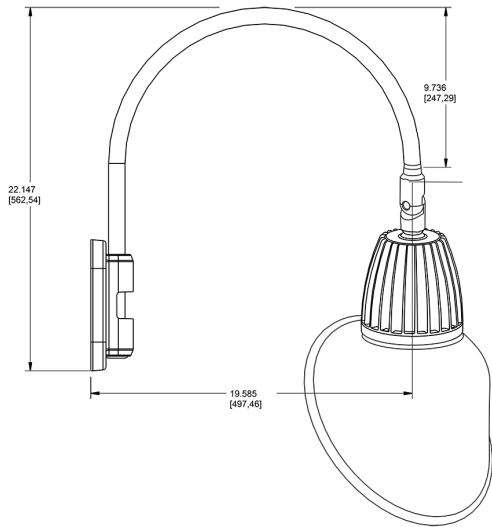

Technical Specifications

Compliance

UL Listed:

Suitable for wet locations. Suitable for mounting within 4ft (1.2m) of the ground.

IESNA LM-79 & LM-80 Testing:

RAB LED luminaires and LED components have been tested by an independent laboratory in accordance with IESNA LM-79 and LM-80.

Surge Protection:

4kV

Other

Patents:

The design of the Gooseneck is protected by patents pending in US, Canada, China and Taiwan

Warranty:

RAB warrants that our LED products will be free from defects in materials and workmanship for a period of five (5) years from the date of delivery to the end user, including coverage of light output, color stability, driver performance and fixture finish. RAB's warranty is subject to all terms and conditions found at rablighting.com/warranty.

Dimensions

Features

- Adjustable 45° swivel joint
- Superior heat sink
- Die-cast aluminum housing
- 5-Year, No-Compromise Warranty

Ordering Matrix

Family	Wattage	Color Temp	Reflector	Shade	ShadeSize	Finish
GN5LED	13	Y	R	AC		W
	26 = 26W 13 = 13W	Y = 3000K Warm N = 4000K Neutral	Blank = Flood R = Rectangular S = Spot	AC = Angled Cone	11 = 11" Blank = 15"	R = Red I = Ivory BWN = Brown BL = Royal Blue LB = Light Blue YL = Yellow G = Hunter Green S = Silver A = Bronze W = White B = Black