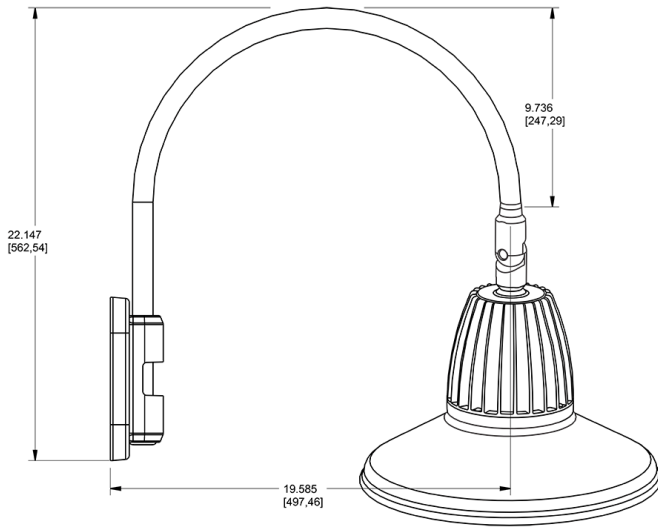

## Dimensions

## Features

- Adjustable 45° swivel joint
- Superior heat sink
- Die-cast aluminum housing
- 5-Year, No-Compromise Warranty

## Ordering Matrix

Family	Wattage	Color Temp	Reflector	Shade	ShadeSize	Finish
GN5LED	13	Y		ST	11	W
	26 = 26W 13 = 13W	Y = 3000K Warm N = 4000K Neutral	Blank = Flood R = Rectangular S = Spot	ST = Straight Shade	11 = 11" Blank = 15"	R = Red I = Ivory BWN = Brown BL = Royal Blue LB = Light Blue YL = Yellow G = Hunter Green S = Silver A = Bronze W = White B = Black