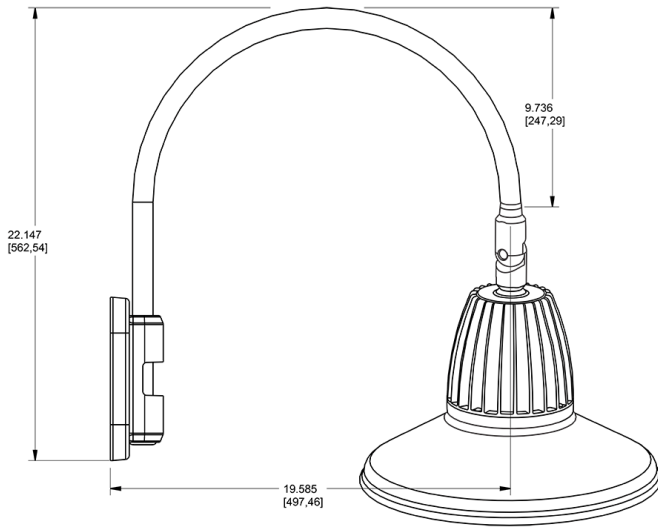

Other

Patents:

The design of the Gooseneck is protected by patents pending in US, Canada, China and Taiwan

Warranty:

RAB warrants that our LED products will be free from defects in materials and workmanship for a period of five (5) years from the date of delivery to the end user, including coverage of light output, color stability, driver performance and fixture finish. RAB's warranty is subject to all terms and conditions found at rablighting.com/warranty.

Dimensions

Features

- Adjustable 45° swivel joint
- Superior heat sink
- Die-cast aluminum housing
- 5-Year, No-Compromise Warranty

Ordering Matrix

Family	Wattage	Color Temp	Reflector	Shade	ShadeSize	Finish
GN5LED	26	N		ST		B
	26 = 26W 13 = 13W	Y = 3000K Warm N = 4000K Neutral	Blank = Flood R = Rectangular S = Spot	ST = Straight Shade	11 = 11" Blank = 15"	R = Red I = Ivory BWN = Brown BL = Royal Blue LB = Light Blue YL = Yellow G = Hunter Green S = Silver A = Bronze W = White B = Black