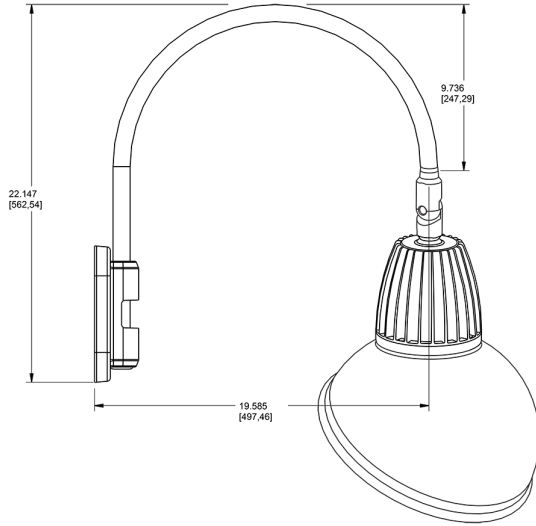

13 & 26 Watt Dome Shade LED Gooseneck Luminaire designed to match the architecture of Main Street storefronts and building perimeters. LED Gooseneck Dome Shade with Pole 20" High, 19" from Pole Goose Arm Style 5.

Other

Patents:

The design of the Gooseneck is protected by patents pending in US, Canada, China and Taiwan

Warranty:

RAB warrants that our LED products will be free from defects in materials and workmanship for a period of five (5) years from the date of delivery to the end user, including coverage of light output, color stability, driver performance and fixture finish. RAB's warranty is subject to all terms and conditions found at rablighting.com/warranty.

Dimensions

Features

- Adjustable 45° swivel joint
- Superior heat sink
- Die-cast aluminum housing
- 5-Year, No-Compromise Warranty

Ordering Matrix

Family	Wattage	Color Temp	Reflector	Shade	ShadeSize	Finish
GN5LED	26	Y		AD		B
	26 = 26W 13 = 13W	Y = 3000K Warm N = 4000K Neutral	Blank = Flood R = Rectangular S = Spot	AD = Angled Dome	11 = 11" Blank = 15"	R = Red I = Ivory BWN = Brown BL = Royal Blue LB = Light Blue YL = Yellow G = Hunter Green S = Silver A = Bronze W = White B = Black