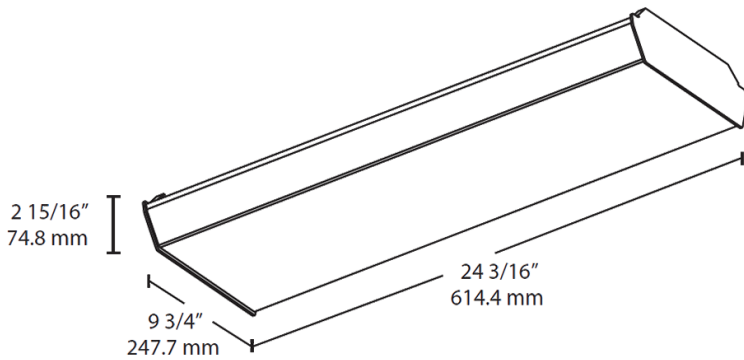

Dimensions

Features

- Energy-efficient, maintenance-free LED wrap fixture
- Multiple mounting options: surface, pendant or chain
- High-reflectance white finish for optimal output
- Diffusion wrap-around lens for smooth light distribution
- 0-10V dimming, standard
- 100,000-Hour LED lifespan