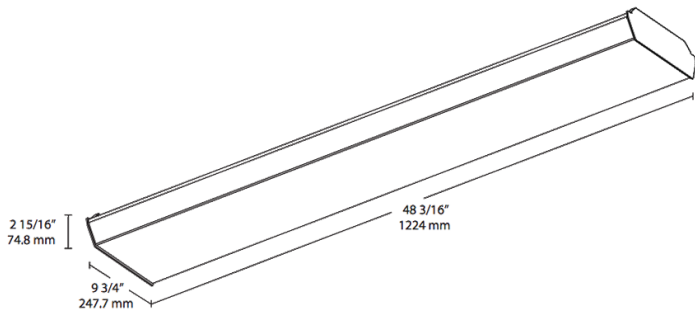

**Dimensions**

**Features**

- Energy-efficient, maintenance-free LED wrap fixture
- Multiple mounting options: surface, pendant or chain
- High-reflectance white finish for optimal output
- Diffusion wrap-around lens for smooth light distribution
- 0-10V dimming, standard
- 100,000-Hour LED lifespan

**Ordering Matrix**

Family	Size	Wattage	Color Temp	Finish	Driver	Options
GUS	4	36	YN	W	/D10	
	2 = 2 ft 4 = 4 ft	18 = 18W (2 ft) 25 = 25W (2 ft) 36 = 36W (4 ft) 50 = 50W (4 ft)	Y = 3000K Warm YN = 3500K Warm Neutral N = 4000K Neutral Blank = 5000K Cool	W = White	/D10 = 120-277V, 0-10V Dimming	Blank = No Option /E2 = Battery Backup /LC = Lightcloud /LC/E2 = Lightcloud w/Battery Backup /LCB = Lightcloud Blue /LCB/E2 = Lightcloud Blue w/Battery Backup