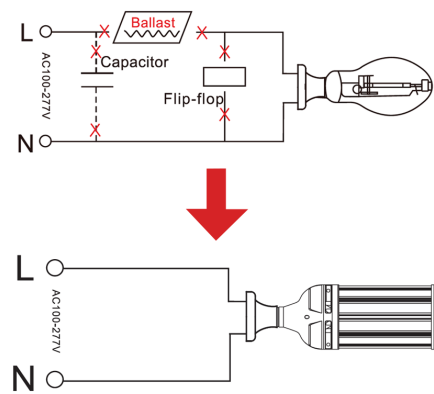

Technical Specifications		
Performance <hr/> Product Type: HID Replacement Input Wattage: 12W Wattage Equivalency: 50W HID Lumens: 1,650lm Efficacy: 138lm/W L70 Lifespan: 50,000 Hours Construction <hr/> Bulb Shape: Post Top For Use Outdoors in Open Fixtures: Yes	LED Characteristics <hr/> Color Temperature: 3000K Warm White Color Accuracy (CRI): 80 CRI Beam Angle: 360° Installation <hr/> Base Type: E26 Edison Installation Type: Type B, Ballast Bypass Installation Orientation: Universal Installation Electrical <hr/> THD: <20% Power Factor: 0.9	Operating Temperature: -30°C to 60°C Dimmable: No Input Voltage: 100-277V Operating Frequency: 50/60Hz Flicker: <30% Other <hr/> Warranty: RAB warrants that our LED products will be free from defects in materials and workmanship for a period of five (5) years from the date of delivery to the end user, including coverage of light output, color stability, driver performance and fixture finish. RAB's warranty is subject to all terms and conditions found at rablighting.com/warranty .

\

Minimum Compartment Size

Length x Width x Height [in]	Lamp Quantity
6	1

Case and Pallet Dimensions

	QTY	LENGTH (in)	WIDTH (in)	HEIGHT (in)
CASE	12	12.2	9.1	8
PALLET	900	38.2	38.6	35.4

Wiring Diagram

Dimension