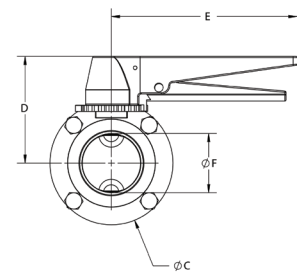

Repair Kits for B5107-Series Butterfly Valves

Features

- Repair kit contains:
  - (1) seat
  - (2) bushings
- For B5107 series valves, also compatible with B5101 series valves