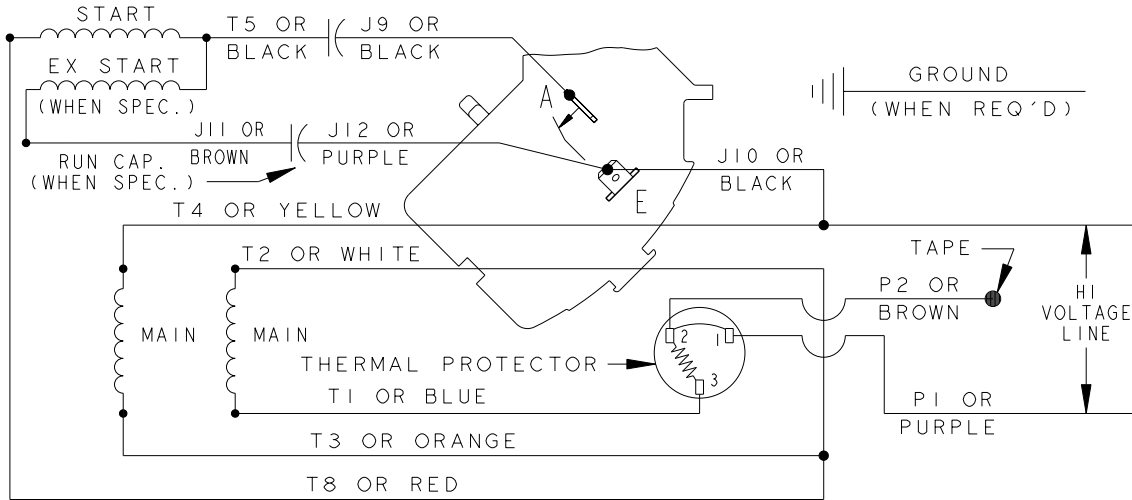

SHEET 1
 REV 0
 52A110583AE
 SIZE DRAWING NO. A

THIRD ANGLE PROJECTION

REVISIONS

REV.	DESCRIPTION	DATE	APPROVED

CW ROTATION SHAFT END - DUAL VOLTAGE
TYPE CAP START WITH THERMAL PROTECTOR

- NOTE#1 - TO REVERSE ROTATION, INTERCHANGE T8 RED AND J10 BLACK LEADS
- NOTE#2 - WHEN MORE THAN ONE CAPACITOR IS USED, CONNECT IN PARALLEL.
- NOTE#3 - 115D958ABP5 - HIGH CURRENT CONTACTS.

REF. - 52A105383BA
SWITCH - 115D958AB
CONNECTION LABEL - 52X332912

SIGNATURES	DATE
MODEL MADHU	10/29/09
DETAIL
CHECKED
ENGRG
MFG
QUALITY
ISSUED MADHU	10/29/09

REGAL-BELOIT CORPORATION

TITLE **CONNECTION DIAGRAM**

FOR ADDITIONAL INFO REFER TO:
 APPLIED PRACTICES .
 DIMENSIONS ARE IN INCHES ✓
 MATERIAL .

SIZE DRAWING	52A110583AE	REV 0
A	SCALE: 1.000	REF. No: .
SHEET 1 of 1		