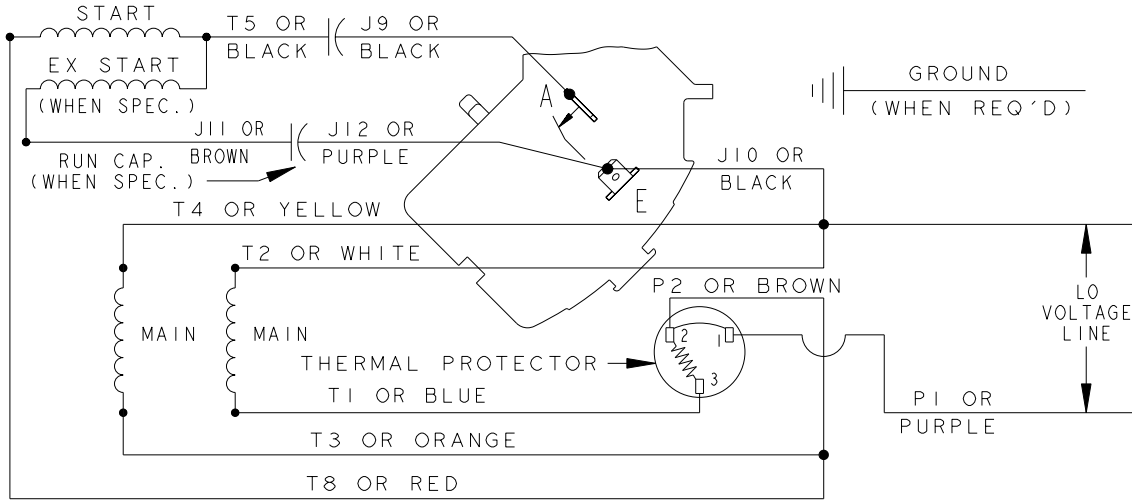

SHEET 1
 REV 0
 52A110583AE
 SIZE DRAWING NO. A

THIRD ANGLE PROJECTION

REVISIONS

REV.	DESCRIPTION	DATE	APPROVED

CW ROTATION SHAFT END - DUAL VOLTAGE
TYPE CAP START WITH THERMAL PROTECTOR

- NOTE#1 - TO REVERSE ROTATION, INTERCHANGE T8 RED AND J10 BLACK LEADS
- NOTE#2 - WHEN MORE THAN ONE CAPACITOR IS USED, CONNECT IN PARALLEL.
- NOTE#3 - 115D958ABP5 - HIGH CURRENT CONTACTS.

REF. - 52A105383BA
SWITCH - 115D958AB
CONNECTION LABEL - 52X332912

SIGNATURES	DATE
MODEL MADHU	10/29/09
DETAIL
CHECKED
ENGRG
MFG
QUALITY
ISSUED MADHU	10/29/09

REGAL-BELOIT CORPORATION

TITLE **CONNECTION DIAGRAM**

FOR ADDITIONAL INFO REFER TO:
 APPLIED PRACTICES .
 DIMENSIONS ARE IN INCHES ✓
 MATERIAL .

SIZE DRAWING	52A110583AE	REV 0
A	SCALE: 1.000	REF. No: .
SHEET 1 of 1		