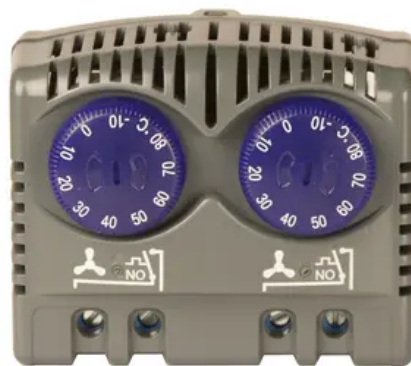

Twin Adjustable Thermostat Heating Normally Open/Normally Open -10/80 Celsius

By Wiegmann
Catalog # [TTANONO1080C](#)

Twin Adjustable Thermostat Heating Normally Open/Normally
Open -10/80 Celsius

Features

- Dual adjustable thermostat allowing control of cooling equipment
- Color coded blue dials indicate normally open for cooling
- Connection is a 2 pole terminal for 14-20 AWG
- Easily installed by clip mounting on 35mm DIN Rail
- Temperature range is 10-80 C

Application

Cooling

General

Catalog Number	TTANONO1080C
Color	Gray
Material	PC Plastic
Type	Thermostat
UPC	786725886234

Dimensions

Actual Depth	1.67 in
--------------	---------

*Representative Image

Actual Height	2.36 in
Actual Width	2.85 in
Depth	2 in
Height	2 in
Width	3 in