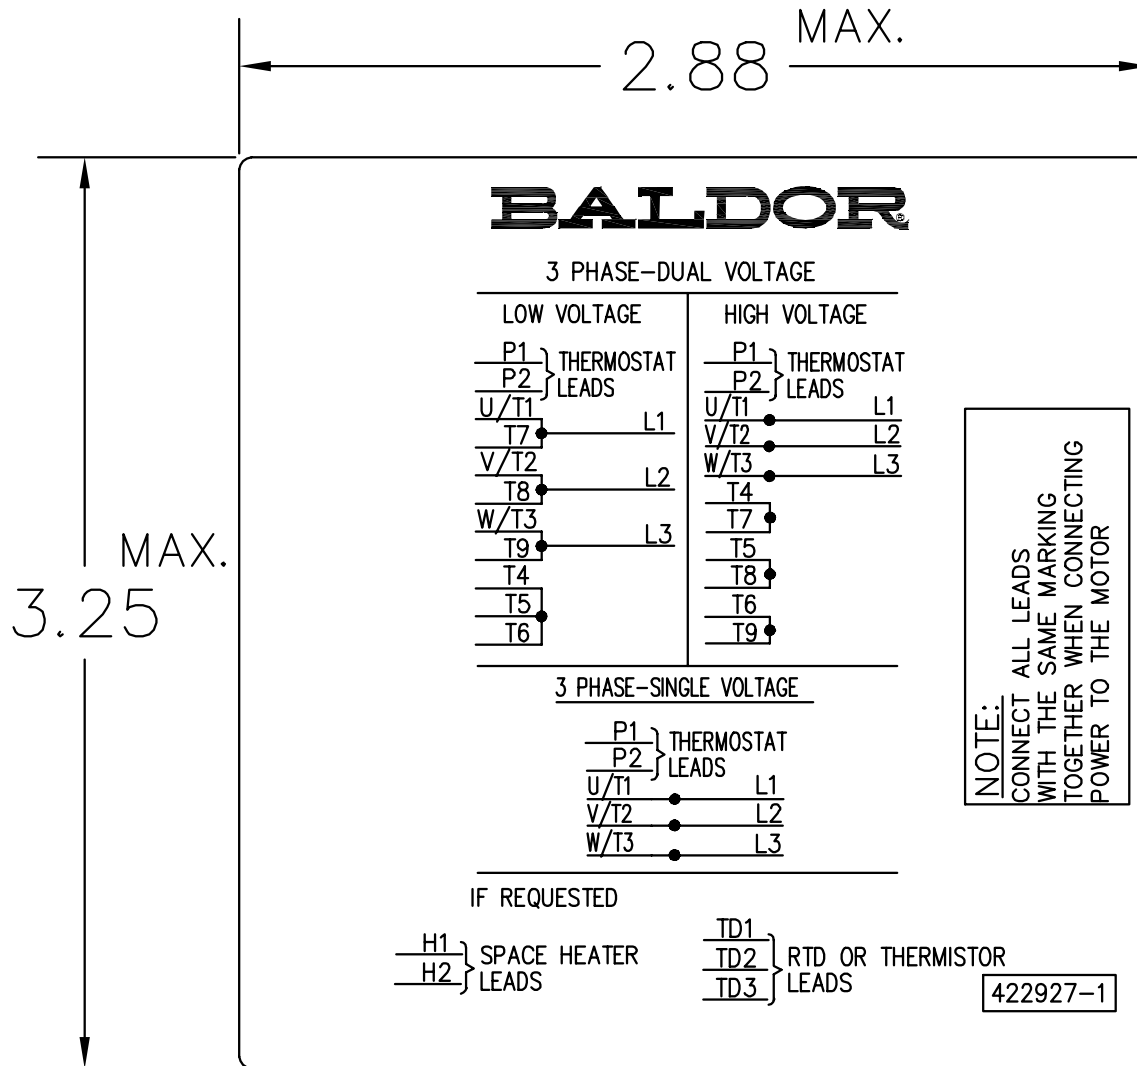

NOTE:  
 DATA TO BE SIZED  
 SO THAT IT FITS INTO  
 MATERIAL DECAL  
 DIMENSIONS. MAKE  
 LETTERS & NUMBERS  
 AS LARGE AS POSSIBLE.

MATERIAL: CERAMATIC DGF-P4  
 PERMA GRIP ADHESIVE

ALL LETTERS, NUMBERS AND LINES TO BE BLACK ON WHITE BACKGROUND.

REV. DESC: CHANGE BACKGROUND COLOR FROM GOLD TO WHITE		
REV. LTR: B	VERSION: 02	TDR: 00000788708
FILE: \RGG\00000\203	REVISED: 08:09:29 03/04/2013	
MTL: -	BY: RGGWT	

**BALDOR**

EXTERNAL CONNECTION LABEL