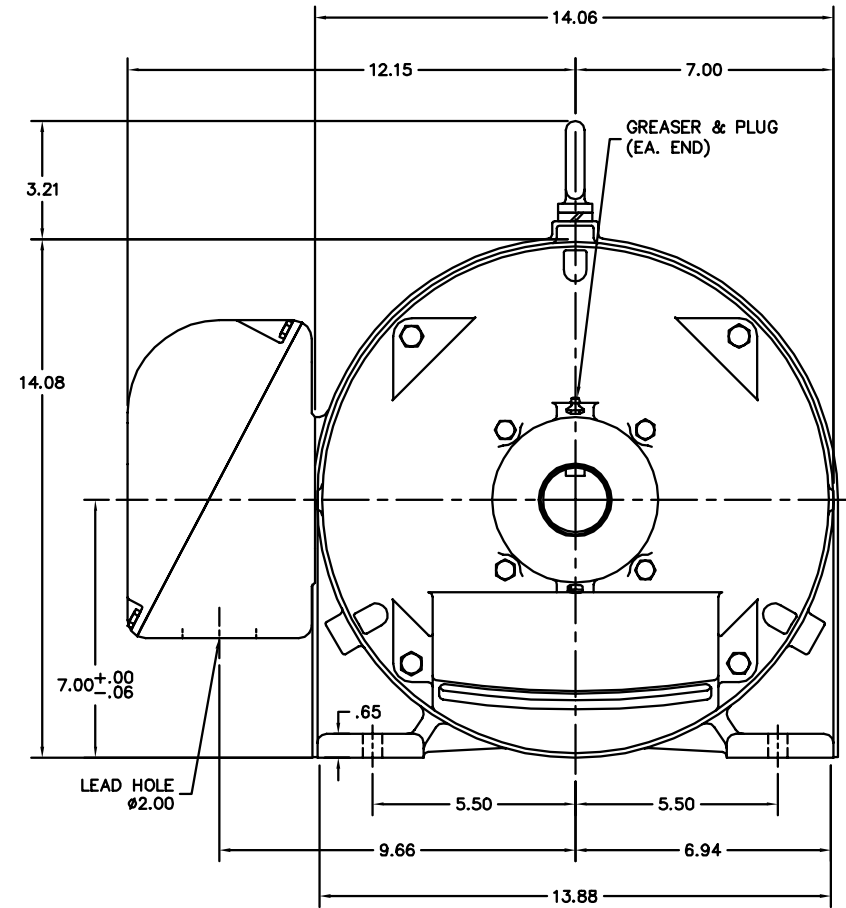

10LYD001

CUSTOMER IS RESPONSIBLE FOR DETERMINING THAT BALDOR'S PRODUCT WILL PERFORM SUITABLY IN THE INTENDED APPLICATION.

REV. DESC: ADD TO 60 STACK		
REV. LTR: T	VERSION: 06	TDR: 00001041519
FILE: \AAA\00002\291	REVISED: 04:25:03 08/30/2017	BY: ENBRISO
MTL: -		

BALDOR

HORZ OPEN 286T 310M SE

SH 1 of 1

10LYD001