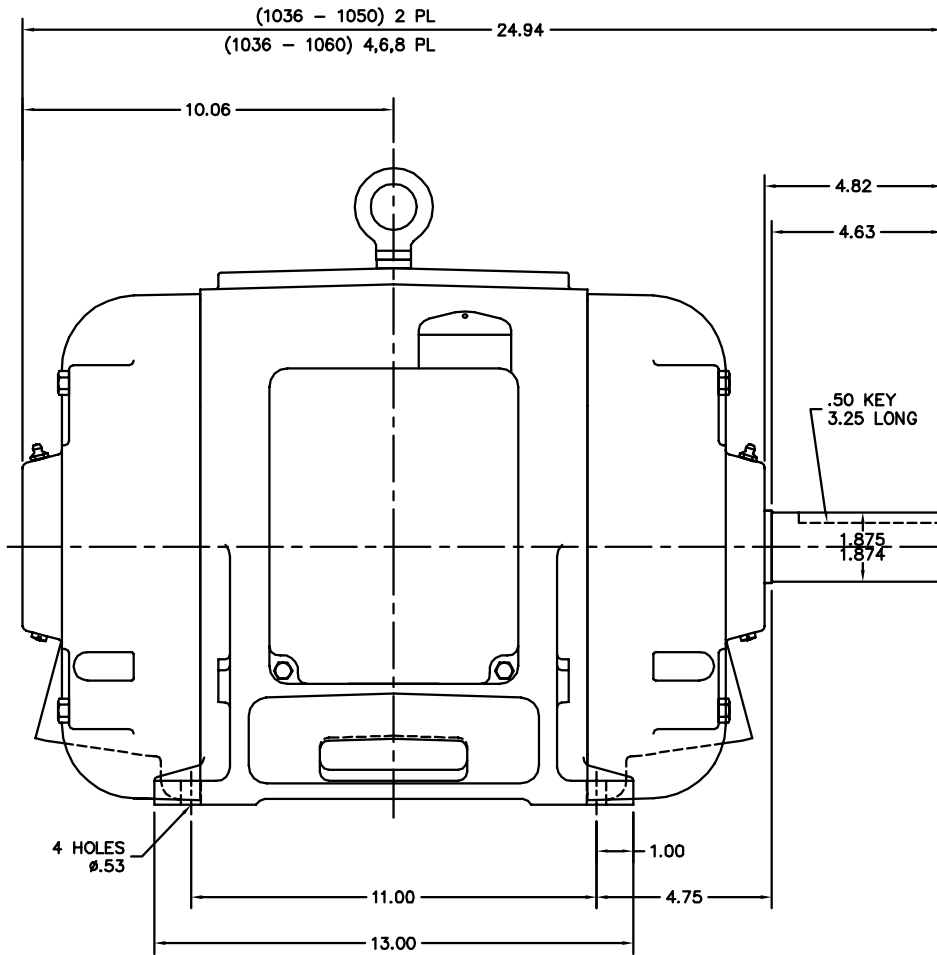

10LYD001

CUSTOMER IS RESPONSIBLE FOR DETERMINING THAT BALDOR'S PRODUCT WILL PERFORM SUITABLY IN THE INTENDED APPLICATION.

REV. DESC: ADD TO 60 STACK		
REV. LTR: T	VERSION: 06	TDR: 00001041519
FILE: \AAA\00002\291	REVISED: 04:25:03 08/30/2017	BY: ENBRISO
MTL: -		

BALDOR

HORZ OPEN 286T 310M SE

SH 1 of 1

10LYD001