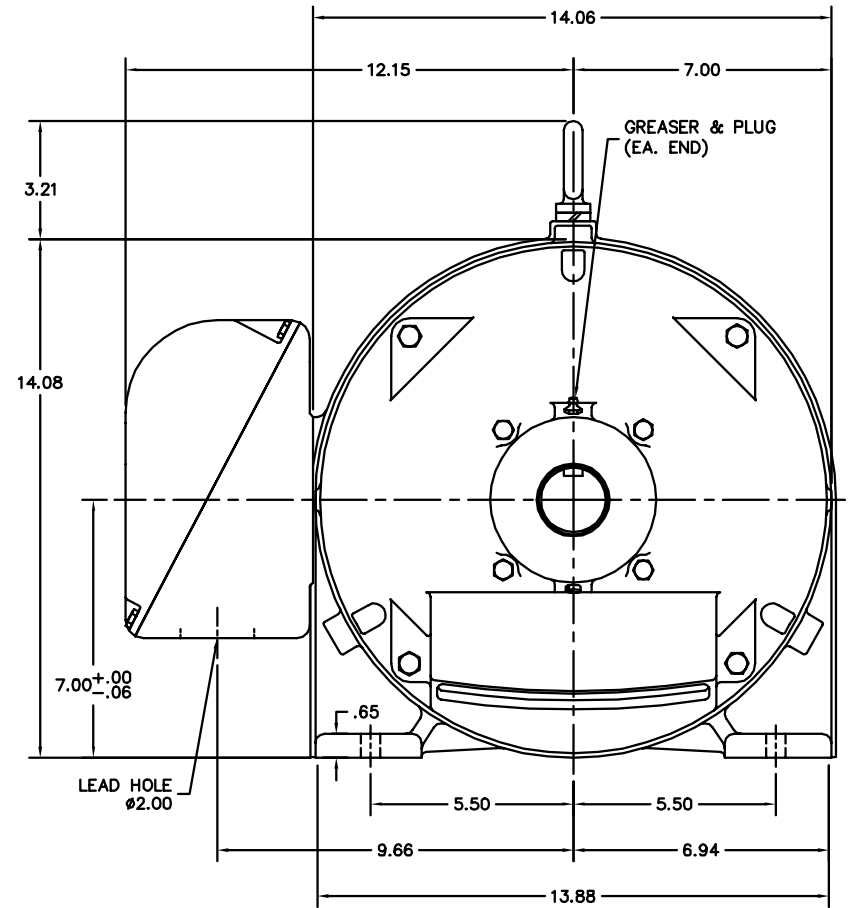

10LYD001

CUSTOMER IS RESPONSIBLE FOR DETERMINING THAT BALDOR'S PRODUCT WILL PERFORM SUITABLY IN THE INTENDED APPLICATION.

|                            |                              |                  |
|----------------------------|------------------------------|------------------|
| REV. DESC: ADD TO 60 STACK |                              |                  |
| REV. LTR: T                | VERSION: 06                  | TDR: 00001041519 |
| FILE: \AAA\00002\291       | REVISED: 04:25:03 08/30/2017 | BY: ENBRISO      |
| MTL: -                     |                              |                  |

**BALDOR**

HORZ OPEN 286T 310M SE

SH 1 of 1

10LYD001