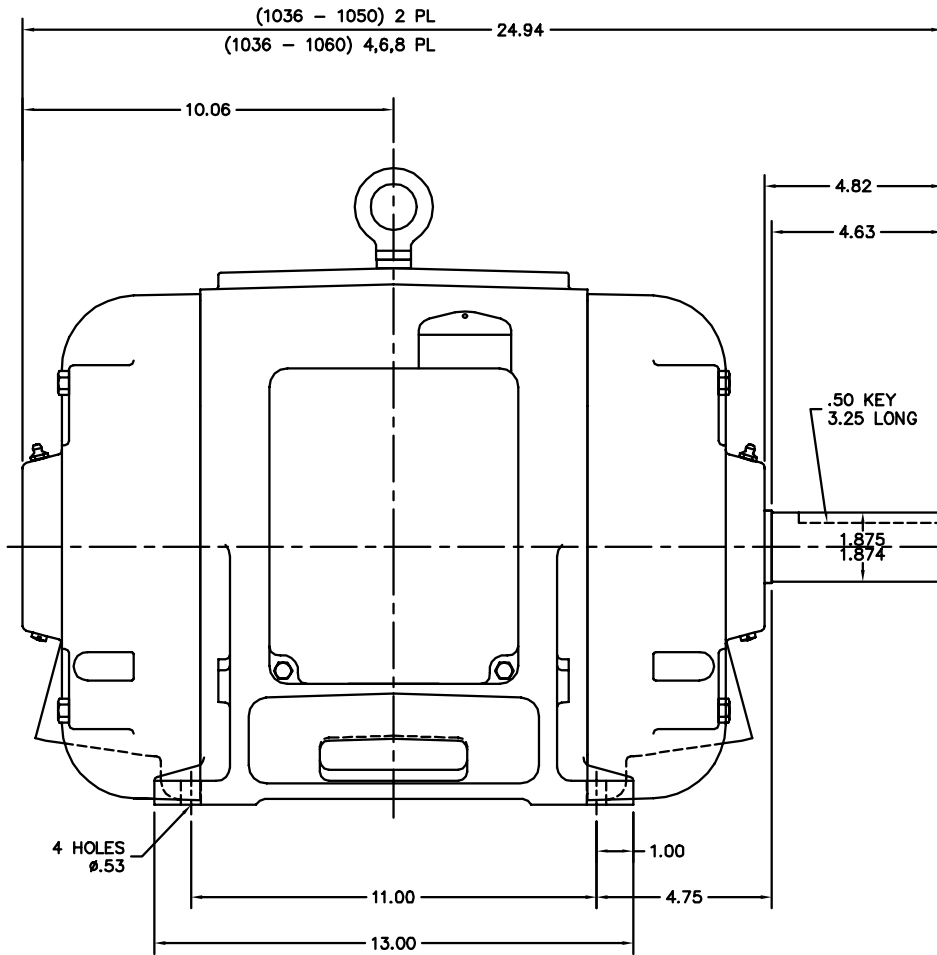

10LYD001

CUSTOMER IS RESPONSIBLE FOR DETERMINING THAT BALDOR'S PRODUCT WILL PERFORM SUITABLY IN THE INTENDED APPLICATION.

|                            |                              |                  |
|----------------------------|------------------------------|------------------|
| REV. DESC: ADD TO 60 STACK |                              |                  |
| REV. LTR: T                | VERSION: 06                  | TDR: 00001041519 |
| FILE: \AAA\00002\291       | REVISED: 04:25:03 08/30/2017 | BY: ENBRISO      |
| MTL: -                     |                              |                  |

**BALDOR**

HORZ OPEN 286T 310M SE

SH 1 of 1

10LYD001