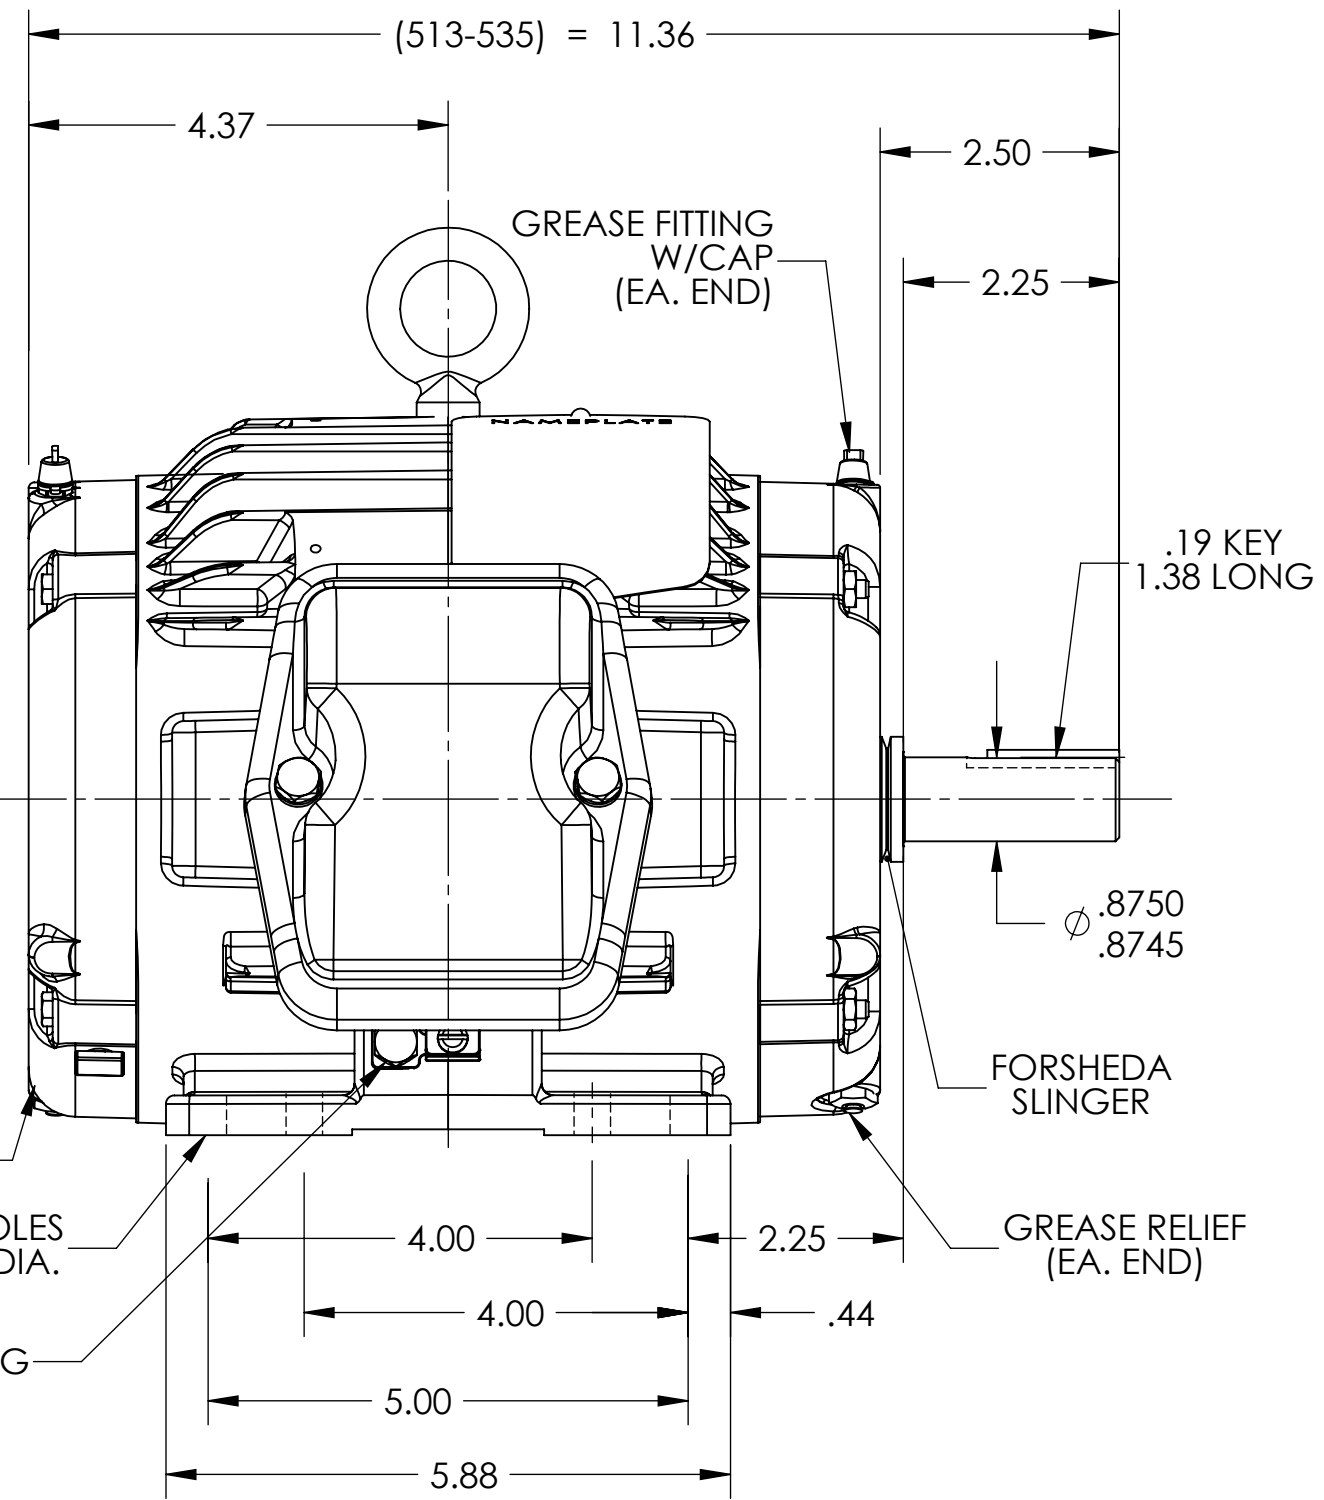

8 7 6 5 4 3 2 1

05LYF068

D
C
B
A

D
C
B
A

REV. DESC: REMOVE GROUND LUG			
REV: C	VERSION: 03	REVISED: 10:48:14 01/27/2017	TDR: 000001013578
MODEL NO. 05LYF068			REF:
BY: USTRAY1			B

BALDOR ELECTRIC Co.

HORZ 143-5T TENV CP