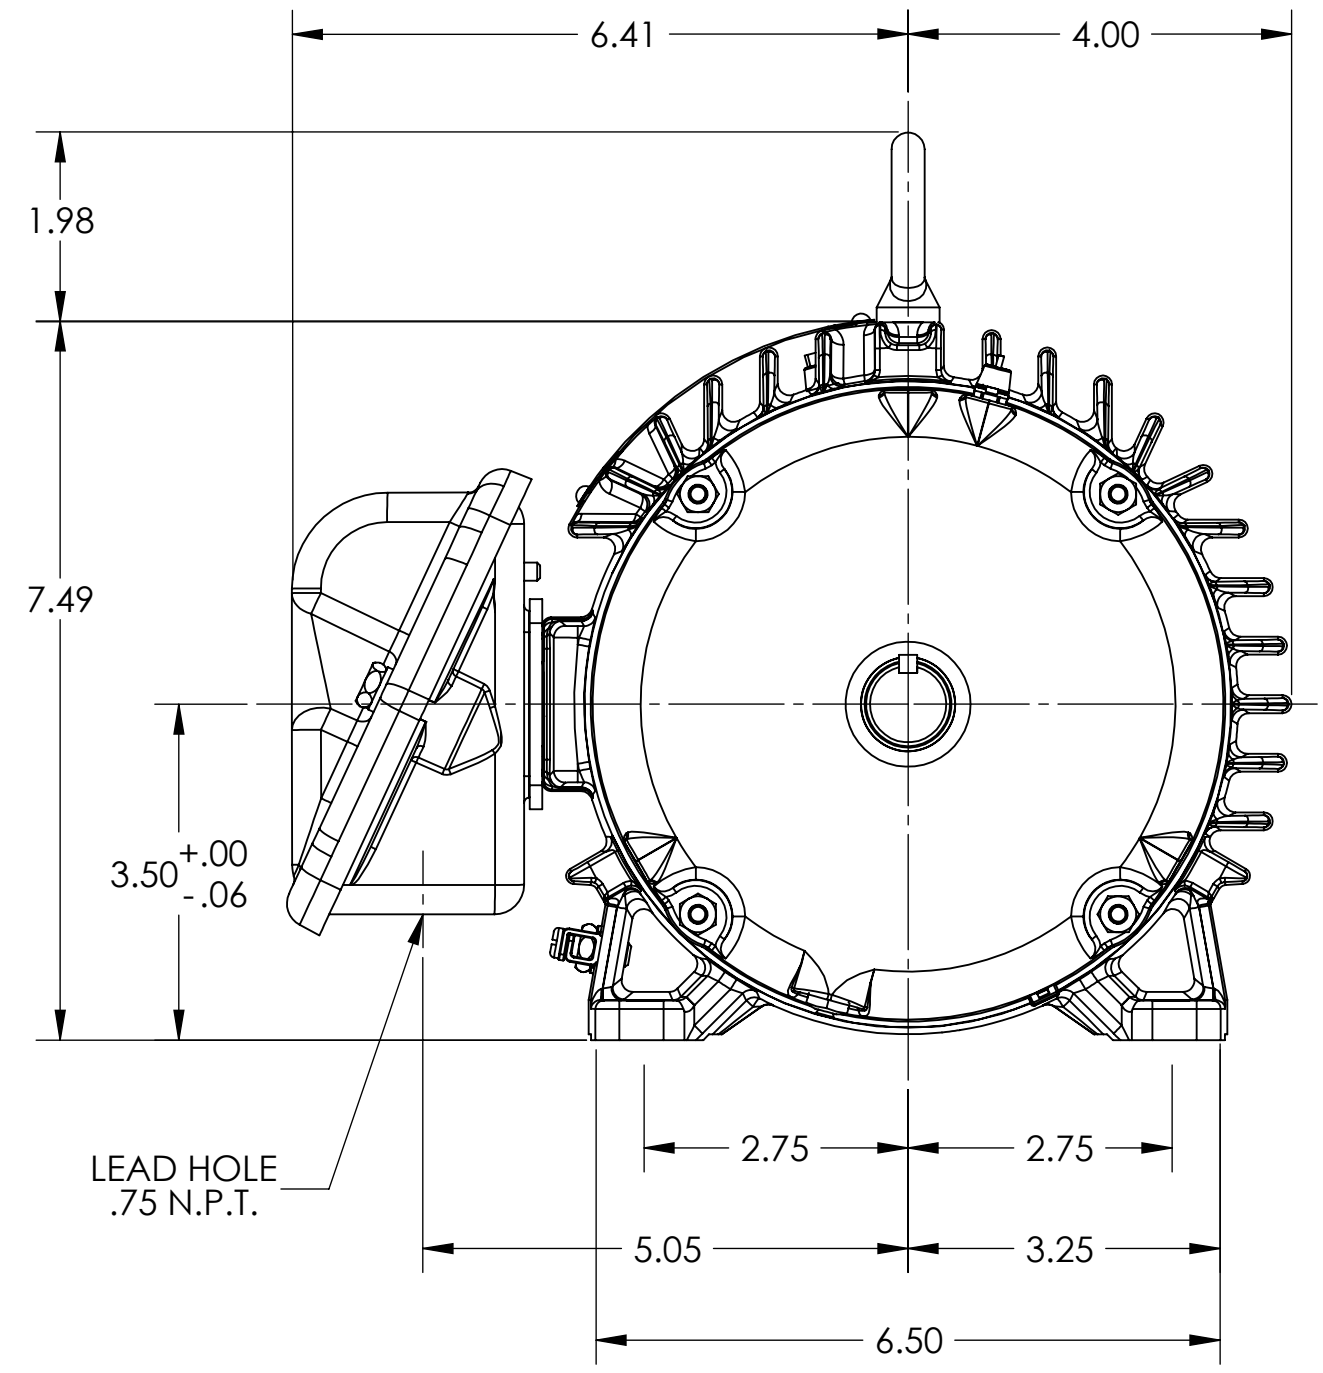

8 7 6 5 4 3 2 1

05LYF068

D
C
B
A

D
C
B
A

REV. DESC: REMOVE GROUND LUG			
REV: C	VERSION: 03	REVISED: 10:48:14 01/27/2017	TDR: 000001013578
MODEL NO. 05LYF068			REF:
BY: USTRAY1			B

BALDOR ELECTRIC Co.

HORZ 143-5T TENV CP