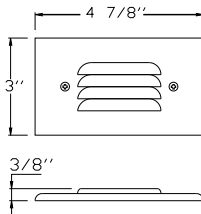

12V

Coverplates

7112C

Housing Options

- Powder Coated Cast Aluminum
- 12 Volts
- Silicone Gasket
- JC Bi-Pin 20W Lamp Included (20W Max.)
- Use with 7110C, 7112C, 7121C, or 7122C Coverplates

7100H-LED NEW

- Powder Coated Cast Aluminum
- 12 Volts
- Silicone Gasket
- 1.78W Input Power
- Color Temperature: 4000K
- Use with 7110C, 7112C, 7121C, or 7122C Coverplates

Order Housing & Coverplate Separately

ORDERING GUIDE SAMPLE

- Housing: 7100H-LED
- Coverplate Config.: 7110C-AB

Available Finishes

Material/Finish:

- **Solid Brass:**
  - AB - Antique Brass
  - AZ - Antique Bronze
  - ARB - Architectural Bronze
  - AG - Aged (Acid) Green
- **Aluminum:**
  - BR - Bronze Powder Coat
  - BK - Black Powder Coat
  - WH - White Powder Coat
- **Stainless Steel:**
  - SS - Brushed Stainless Steel