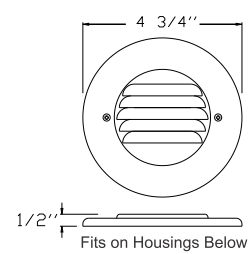

12V

Coverplates

7122C

Housing Options

- Powder Coated Cast Aluminum
- 12 Volts
- Silicone Gasket
- JC Bi-Pin 20W Lamp Included (20W Max.)
- Use with 7110C, 7112C, 7121C, or 7122C Coverplates

7100H-LED NEW

- Powder Coated Cast Aluminum
- 12 Volts
- Silicone Gasket
- 1.78W Input Power
- Color Temperature: 4000K
- Use with 7110C, 7112C, 7121C, or 7122C Coverplates

Order Housing & Coverplate Separately

ORDERING GUIDE SAMPLE

- Housing: 7100H-LED
- Coverplate Config.: 7110C-AB

Available Finishes

Material/Finish:

- **Solid Brass:**
  - AB - Antique Brass
  - AZ - Antique Bronze
  - ARB - Architectural Bronze
  - AG - Aged (Acid) Green
- **Aluminum:**
  - BR - Bronze Powder Coat
  - BK - Black Powder Coat
  - WH - White Powder Coat
- **Stainless Steel:**
  - SS - Brushed Stainless Steel