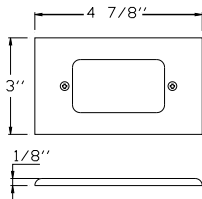

12V

Coverplates

7110C