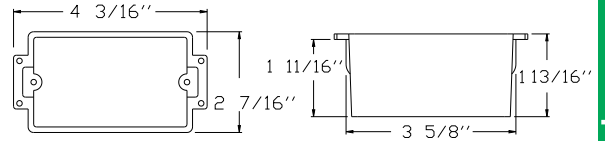

- Powder Coated Cast Aluminum
- 12 Volts
- Silicone Gasket
- JC Bi-Pin 20W Lamp Included (20W Max.)
- Use with 7110C, 7112C, 7121C, or 7122C Coverplates

7100H-LED NEW

- Powder Coated Cast Aluminum
- 12 Volts
- Silicone Gasket
- 1.78W Input Power
- Color Temperature: 4000K
- Use with 7110C, 7112C, 7121C, or 7122C Coverplates