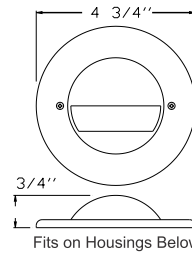

12V

Coverplates

7121C

Housing Options

- Powder Coated Cast Aluminum
- 12 Volts
- Silicone Gasket
- JC Bi-Pin 20W Lamp Included (20W Max.)
- Use with 7110C, 7112C, 7121C, or 7122C Coverplates

7100H-LED NEW

- Powder Coated Cast Aluminum
- 12 Volts
- Silicone Gasket
- 1.78W Input Power
- Color Temperature: 4000K
- Use with 7110C, 7112C, 7121C, or 7122C Coverplates

Order Housing & Coverplate Separately

ORDERING GUIDE SAMPLE

- Housing: 7100H-LED
- Coverplate Config.: 7110C-AB

Available Finishes

Material/Finish:

- **Solid Brass:**
  - AB - Antique Brass
  - AZ - Antique Bronze
  - ARB - Architectural Bronze
  - AG - Aged (Acid) Green
- **Aluminum:**
  - BR - Bronze Powder Coat
  - BK - Black Powder Coat
  - WH - White Powder Coat
- **Stainless Steel:**
  - SS - Brushed Stainless Steel