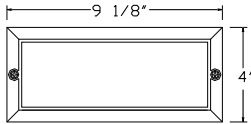

## Coverplates **120V**

**7210C**

**7212C**

- Cast Aluminum
- Frosted Glass Lens

**Finishes:**

**Order Housing & Coverplate Separately**

**ORDERING GUIDE SAMPLE**

- Housing: 7210H-E26
- Coverplate Config.: 7212C-BK

## Housing Options

**7210H-E26**

- Powder Coated Cast Aluminum
- Silicone Gasket
- T-10 Lamp Not Included (40W Max.)
- Use with 7210C or 7212C Coverplates

*Also Available in 12Volts: 7210H on Page G38*

**7210H-PL9**