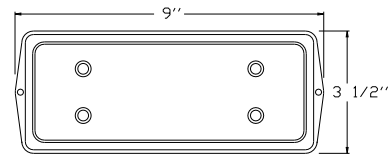

## Coverplates **120V**

**7210C**

**7212C**

- Cast Aluminum
- Frosted Glass Lens

**Finishes:**

**Order Housing & Coverplate Separately**

**ORDERING GUIDE SAMPLE**

- Housing: 7210H-E26
- Coverplate Config.: 7212C-BK

## Housing Options

**7210H-E26**

- Powder Coated Cast Aluminum
- Silicone Gasket
- T-10 Lamp Not Included (40W Max.)
- Use with 7210C or 7212C Coverplates

*Also Available in 12Volts: 7210H on Page G38*

**7210H-PL9**

- Powder Coated Cast Aluminum
- Silicone Gasket
- PL9 Lamp Included
- Use with 7210C or 7212C Coverplates

Line Voltage