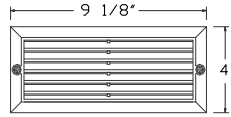

## Coverplates **120V**

**7210C**

**7212C**

- Cast Aluminum
- Frosted Glass Lens

**Finishes:**

**Order Housing & Coverplate Separately**

**ORDERING GUIDE SAMPLE**

- Housing: 7210H-E26
- Coverplate Config.: 7212C-BK

## Housing Options

**7210H-E26**

- Powder Coated Cast Aluminum
- Silicone Gasket
- T-10 Lamp Not Included (40W Max.)
- Use with 7210C or 7212C Coverplates

*Also Available in 12Volts: 7210H on Page G38*

**7210H-PL9**