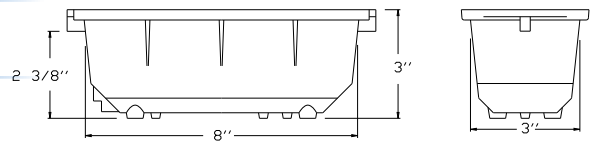

## Coverplates **120V**

**7210C**

**7212C**

- Cast Aluminum
- Frosted Glass Lens

**Finishes:**

**Order Housing & Coverplate Separately**

**ORDERING GUIDE SAMPLE**

- Housing: 7210H-E26
- Coverplate Config.: 7212C-BK

## Housing Options

**7210H-E26**

- Powder Coated Cast Aluminum
- Silicone Gasket
- T-10 Lamp Not Included (40W Max.)
- Use with 7210C or 7212C Coverplates

*Also Available in 12Volts: 7210H on Page G38*

**7210H-PL9**