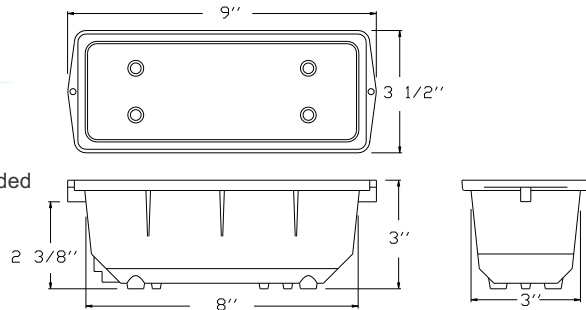

12V

Coverplates

7210C

7212C

Order Housing & Coverplate Separately

ORDERING GUIDE SAMPLE

- Housing: 7210H
- Coverplate Config.: 7210C-BK

Landscape Lighting

Housing Options

7210H

- Powder Coated Cast Aluminum
- 12 Volts
- Sealing Gasket
- Bayonet 2 X 18W (36W) Lamp Included
- Use with 7210C and 7212C Only

*Also Available in 120Volts:
7210H-E26 on Page H11*

Available Finishes