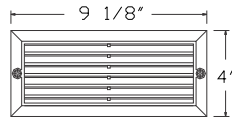

12V

Coverplates

7210C

7212C

Order Housing & Coverplate Separately

ORDERING GUIDE SAMPLE

- Housing: 7210H
- Coverplate Config.: 7210C-BK

Landscape Lighting