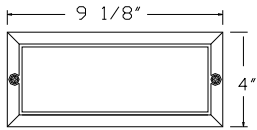

12V

Coverplates

7210C

7212C

Order Housing & Coverplate Separately

ORDERING GUIDE SAMPLE

- Housing: 7210H
- Coverplate Config.: 7210C-BK

Landscape Lighting