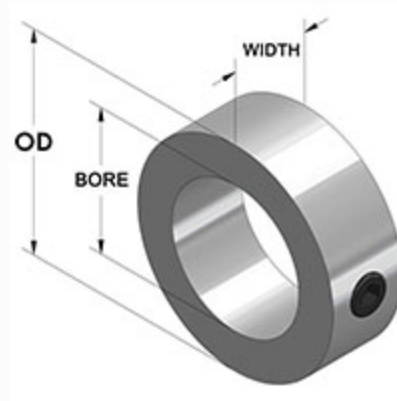

Climax Metal Products Company

8141 Tyler Boulevard
Mentor, Ohio 44060
USA

Toll free: 800-542-6552

Phone: 440-585-0300

Fax: 800-860-5553

Email: sales@climaxmetal.com

Website: www.climaxmetal.com

ITEM # MC-02, METRIC SET SCREW COLLAR MC-SERIES

Black Oxide Plated Steel Metric Set Screw Collar. Traditional cost effective collar design.

[Drawing](#) | [Specifications](#) |

Drawing

Dimensional Drawing

Metric Set Screw Collar

Specifications

Bore	2 mm
OD	1/4 in
Width	3.5 mm
Style	Set Screw
Material	Steel, ASTM A108
Finish	Black Oxide
Set Screw	Hex Socket Set Screw, Steel: M2 x 3
Approximate Weight	0.02 oz
UPC Code	044861600023
Downloads	Catalog Page