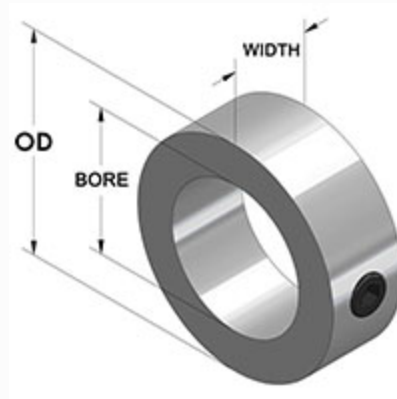

Climax Metal Products Company

8141 Tyler Boulevard
Mentor, Ohio 44060
USA

Toll free: 800-542-6552

Phone: 440-585-0300

Fax: 800-860-5553

Email: sales@climaxmetal.com

Website: www.climaxmetal.com

ITEM # C-087-BO, SET SCREW COLLAR C-SERIES

Black Oxide Plated Steel Set Screw Collar. Traditional cost effective collar design.

[Drawing](#) | [Specifications](#) |

Drawing

Dimensional Drawing

Set Screw Collar

Specifications

| | |
|---------------------------|---|
| Bore | 7/8 in |
| OD | 1 1/2 in |
| Width | 9/16 in |
| Style | Set Screw |
| Material | Steel, ASTM A108 |
| Finish | Black Oxide |
| Set Screw | Hex Socket Set Screw, 3A Thread, Steel, ASTM F912: 5/16-18 x 5/16 |
| Approximate Weight | 2.90 oz |
| UPC Code | 044861147801 |
| Downloads | Catalog Page |