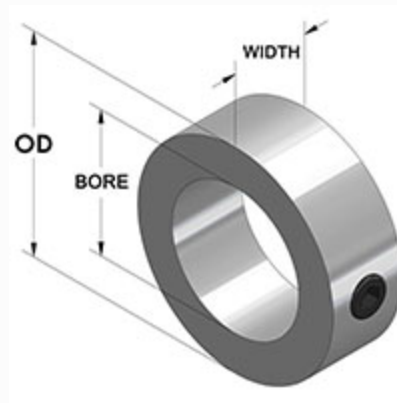

Climax Metal Products Company

8141 Tyler Boulevard
Mentor, Ohio 44060
USA

Toll free: 800-542-6552

Phone: 440-585-0300

Fax: 800-860-5553

Email: sales@climaxmetal.com

Website: www.climaxmetal.com

ITEM # MC-36, METRIC SET SCREW COLLAR MC-SERIES

Black Oxide Plated Steel Metric Set Screw Collar. Traditional cost effective collar design.

[Drawing](#) | [Specifications](#) |

Drawing

Dimensional Drawing

Metric Set Screw Collar

Specifications

Bore	36 mm
OD	2 1/4 in
Width	16 mm
Style	Set Screw
Material	Steel, ASTM A108
Finish	Black Oxide
Set Screw	Hex Socket Set Screw, Steel: M8 x 10
Approximate Weight	6.10 oz
UPC Code	044861600368
Downloads	Catalog Page