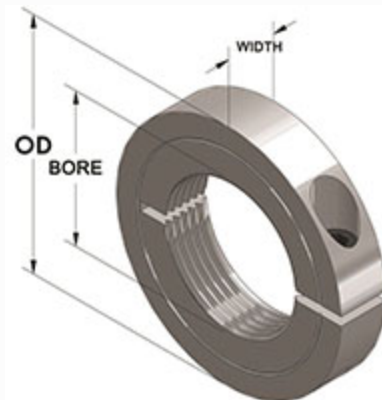

## ITEM # TC-037-16-S, ONE-PIECE THREADED CLAMPING COLLAR RECESSED SCREW TC-SERIES

Stainless Steel One-Piece Threaded Clamping Collars - Recessed Screw Head. Recessed screw head provides an outside surface free of major projections for safety. Design fully engages the thread for secure locking.

[Drawing](#) | [Specifications](#) |

### Dimensional Drawing

One-Piece Threaded Clamping Collar Recessed Screw

## Specifications

<b>Bore Thread</b>	3/8-16
<b>OD</b>	1 1/16 in
<b>Width</b>	5/16 in
<b>Style</b>	One-Piece Clamp
<b>Material</b>	Stainless Steel, ASTM A582
<b>Finish</b>	Plain
<b>Clamp Screw</b>	Hex Socket Cap Screw, 3A Thread, Stainless Steel, ASTM F837: 6-32 x 3/8
<b>Recessed Screw</b>	Yes
<b>Approximate Weight</b>	1.00 oz
<b>UPC Code</b>	044861601426
<b>Downloads</b>	<a href="#">Catalog Page</a>