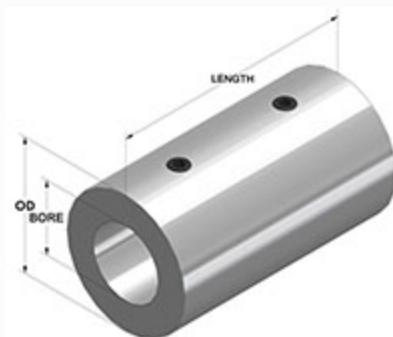

Set Screw Coupling

Specifications