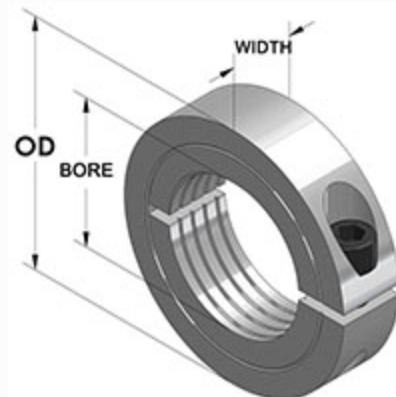

## ITEM # ISTC-062-11-S, ONE-PIECE THREADED CLAMPING COLLAR ISTC-SERIES

Stainless Steel One-Piece Threaded Clamping Collars. Design fully engages the thread for secure locking.

[Drawing](#) | [Specifications](#) |

### Drawing

#### Dimensional Drawing

One-Piece Threaded Clamping Collar

### Specifications

<b>Bore Thread</b>	5/8-11
<b>OD</b>	1 5/16 in
<b>Width</b>	7/16 in
<b>Style</b>	One-Piece Clamp
<b>Material</b>	Stainless Steel, ASTM A582
<b>Finish</b>	Plain
<b>Clamp Screw</b>	Hex Socket Cap Screw, 3A Thread, Stainless Steel, ASTM F837: 10-32 x 1/2
<b>Recessed Screw</b>	No
<b>Approximate Weight</b>	2.00 oz
<b>UPC Code</b>	044861536322
<b>Downloads</b>	<a href="#">Catalog Page</a>