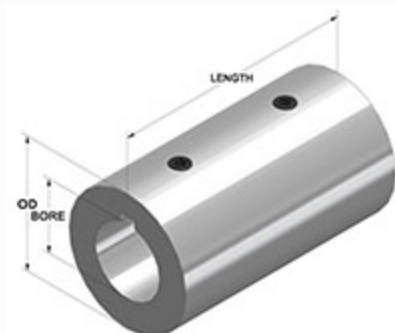

Set Screw Coupling with Keyway

Specifications