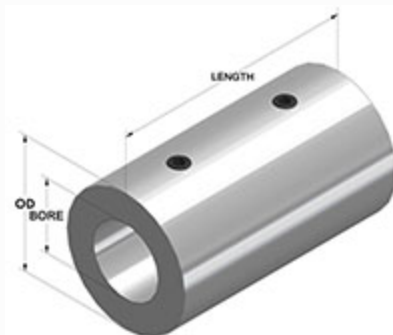

Set Screw Coupling

Specifications