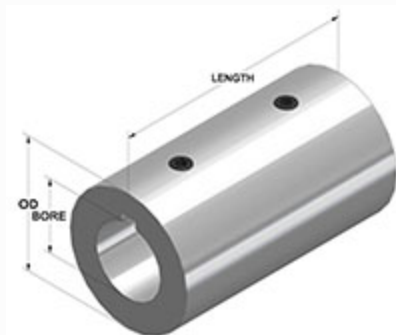

Set Screw Coupling with Keyway

Specifications