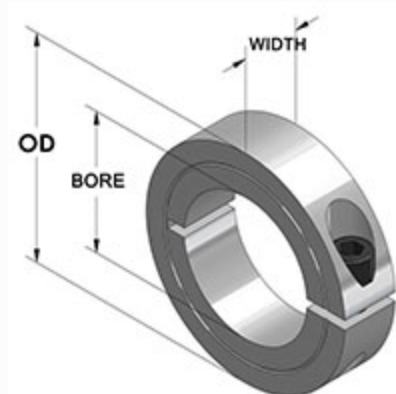

## ITEM # 1C-212, ONE-PIECE CLAMPING COLLAR 1C-SERIES

Black Oxide Steel One-Piece Clamping Collar. Design fully engages the shaft without marring. Greater axial holding power than set screw collars. Effective on hard & soft shafts.

#### Dimensional Drawing

One-Piece Clamping Collar

### Specifications

<b>Bore</b>	2 1/8 in
<b>OD</b>	3 1/4 in
<b>Width</b>	3/4 in
<b>Style</b>	One-Piece Clamp
<b>Material</b>	Steel, ASTM A108
<b>Finish</b>	Black Oxide
<b>Clamp Screw</b>	Hex Socket Cap Screw, 3A Thread, Steel, ASTM A574: 5/16-24 x 1
<b>Recessed Screw</b>	No
<b>Approximate Weight</b>	15.20 oz
<b>UPC Code</b>	044861120224
<b>Downloads</b>	<a href="#">Catalog Page</a>