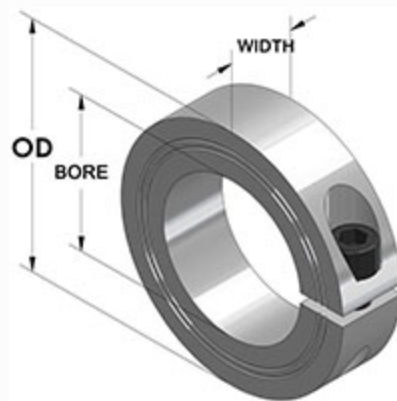

Metric One-Piece Clamping Collar

Specifications