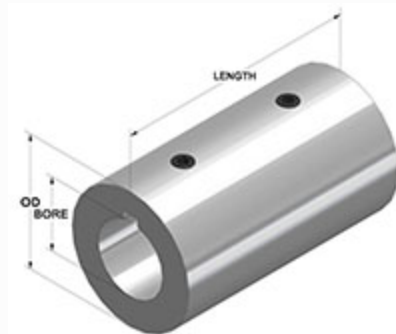

Black Oxide Plated Steel Metric Set Screw Coupling with Keyway. Traditional cost effective rigid coupling design. Provides torque transmission & alignment.

[Drawing](#) | [Specifications](#) |

Drawing

Dimensional Drawing

Metric Set Screw Coupling with Keyway

Specifications

Bore	20 mm
OD	38 mm
Length	50 mm
Style	Set Screw
Keyway Size	6 x 3.5 mm
Material	Steel, ASTM A108
Finish	Black Oxide
Set Screw	Hex Socket Set Screw, Steel: M6 x 6
Approximate Weight	11.60 oz
UPC Code	044861993972
Downloads	Catalog Page