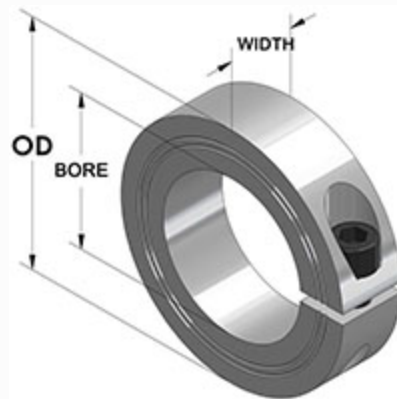

Climax Metal Products Company

8141 Tyler Boulevard
Mentor, Ohio 44060
USA

Toll free: 800-542-6552

Phone: 440-585-0300

Fax: 800-860-5553

Email: sales@climaxmetal.com

Website: www.climaxmetal.com

ITEM # M1C-70, METRIC ONE-PIECE CLAMPING COLLAR M1C-SERIES

Black Oxide Steel Metric One-Piece Clamping Collar. Design fully engages the shaft without marring. Greater axial holding power than set screw collars. Effective on hard & soft shafts.

[Drawing](#) | [Specifications](#) |

Drawing

Dimensional Drawing

Metric One-Piece Clamping Collar

Specifications

Bore	70 mm
OD	4 in
Width	19 mm
Style	One-Piece Clamp
Material	Steel, ASTM A108
Finish	Black Oxide
Clamp Screw	Hex Socket Cap Screw, Steel: M8 x 25
Recessed Screw	No
Approximate Weight	18.30 oz
UPC Code	044861610701
Downloads	Catalog Page