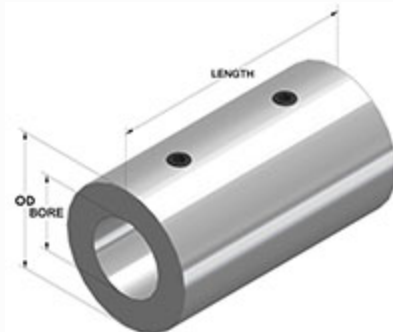

Metric Set Screw Coupling

Specifications