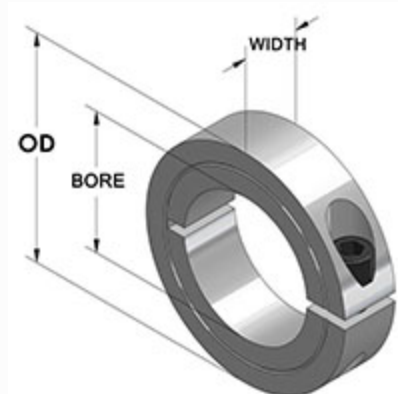

## ITEM # 1C-193-S, ONE-PIECE CLAMPING COLLAR 1C-SERIES

Stainless Steel One-Piece Clamping Collar. Design fully engages the shaft without marring. Greater axial holding power than set screw collars. Effective on hard & soft shafts.

#### Dimensional Drawing

One-Piece Clamping Collar

### Specifications

<b>Bore</b>	1 15/16 in
<b>OD</b>	3 in
<b>Width</b>	11/16 in
<b>Style</b>	One-Piece Clamp
<b>Material</b>	Stainless Steel, ASTM A582
<b>Finish</b>	Plain
<b>Clamp Screw</b>	Hex Socket Cap Screw, 3A Thread, Stainless Steel, ASTM F837: 5/16-24 x 1
<b>Recessed Screw</b>	No
<b>Approximate Weight</b>	12.00 oz
<b>UPC Code</b>	044861196564
<b>Downloads</b>	<a href="#">Catalog Page</a>