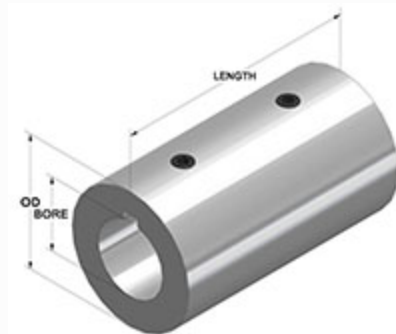

Black Oxide Plated Steel Metric Set Screw Coupling with Keyway. Traditional cost effective rigid coupling design. Provides torque transmission & alignment.

[Drawing](#) | [Specifications](#) |

Drawing

Dimensional Drawing

Metric Set Screw Coupling with Keyway

Specifications

Bore	35 mm
OD	63 mm
Length	114 mm
Style	Set Screw
Keyway Size	10 x 5 mm
Material	Steel, ASTM A108
Finish	Black Oxide
Set Screw	Hex Socket Set Screw, Steel: M10 x 10
Approximate Weight	54.65 oz
UPC Code	044861460122
Downloads	Catalog Page