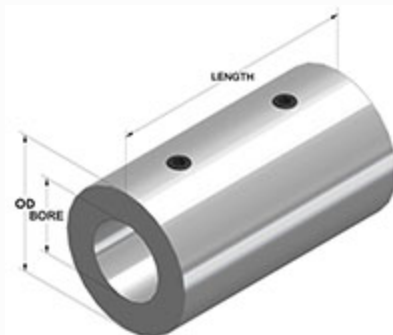

Metric Set Screw Coupling

Specifications