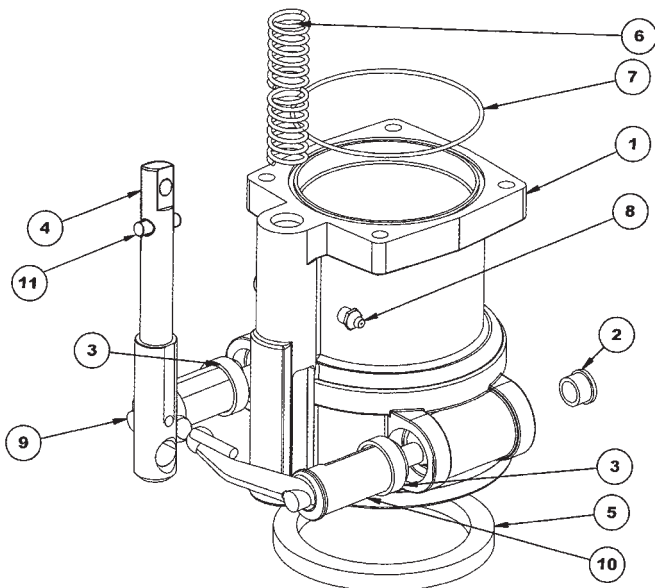

Repair Kits

Part #	Description	Includes	Price/E
6230	complete standard replacement bottom unit	all	$442.85
6230X	complete tall replacement bottom unit	all	520.05
6200ARK	replacement left and right arms, main gasket, O-rings, small and large bushings	2, 3, 5, 7, 9, 10	145.85
6200BK	replacement small and large bushings	2, 3	44.10