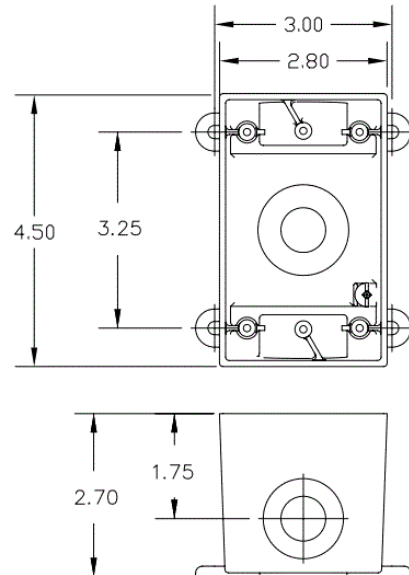

# HUBBELL

**Features**

- NEMA 3R Environmental Protection
- 3/4" Conduit Hub

**Ordering Information**

Description	Color	Catalog Number	UPC
HI-Impact Cast Aluminum Weatherproof Device Box with Lugs, 3/4" Knockout	Gray	HIWP75GY	662620856803

**Specifications**

Knockout	3/4"
----------	------

**Online Resources**

Customer Use Drawing  
eCatalog