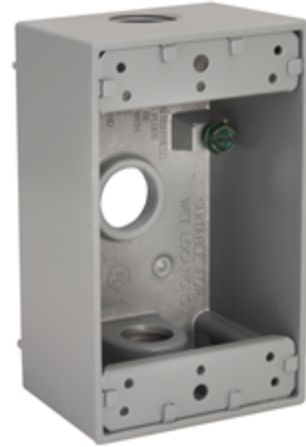

**HI-Impact  
Cast Aluminum Weatherproof Device Box with Lugs**

# HUBBELL

**Features**

- NEMA 3R Environmental Protection
- 3/4" Conduit Hub

**Ordering Information**

Description	Color	Catalog Number	UPC
HI-Impact Cast Aluminum Weatherproof Device Box with Lugs, 3/4" Knockout	Gray	HIWP75GY	662620856803