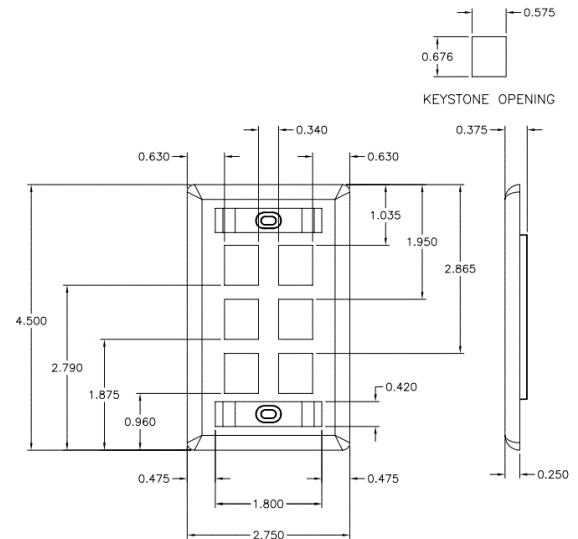

iStation

Wallplates

Wallplate With Label Fields

Features

- Fits all Hubbell keystone connections (AV, data and fiber)
- Supplied with paper labels, clear and color match screw covers
- Secure; Requires removal to access connectivity

Ordering Information

Description	Color	UPC Number	Catalog Number
IFP Wallplate with Label Fields, Single Gang, 6-Port	Ivory	662620826592	IFP16EI

Listings

UL and cUL Listed 1863
RoHS Compliant

Specifications

Plate Material	High-impact thermoplastic (UL 94V-0)
----------------	--------------------------------------

HUBBELL

Online Resources

eCatalog

Dimensions in Inches (mm)

Hubbell Wiring Device-Kellems • Hubbell Incorporated (Delaware) • 40 Waterview Drive • Shelton, CT 06484