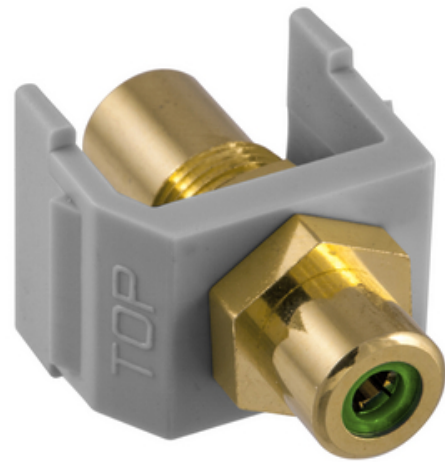

INFINE Connector, Audio/Video Connector, RCA Gold Pass-thru, F/F Coupler, Gray/Green

By Hubbell Premise Wiring
Catalog # [SFRCGNFFGY](#)

INFINE Connector, Audio/Video Connector, RCA Gold Pass-thru, F/F Coupler, Gray/Green

Features

- High quality Gold plating
- Seamless Hubbell system integration
- Deliver composite, component or digital signals

Application

Snap-Fit RCA Jack

General

Contact	Beryllium Copper
EU RoHS Indicator	Yes
Environmental Conditions	Indoor Dry Unless Protected By Additional Means
Item Type	iSTATION RCA and Data Keystone Connectors
Material - Mounting Hardware	Snap-On- Snap-Fit
OEM Brand Name	Hubbell Premise Wiring
Style	Green Insulator
Temperature Rating	Per TIA
Type	RCA, Pass-Thru, F to F Coupler
UPC	662620850627

Dimensions

Display Size Standard Sized Product

Electrical Ratings

Connectivity	Plug-N-Play
Contact Resistance	100 Ohm
Withstand Voltage	1000V RMS, 1414V DC

Logistics

Carton Quantity 25

Product Assets

A proud member of the Hubbell Family.