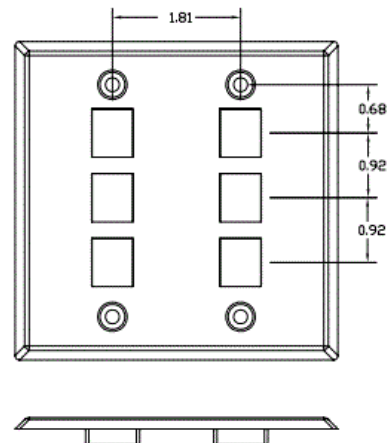

SSF206

Online Resources

[eCatalog](#)