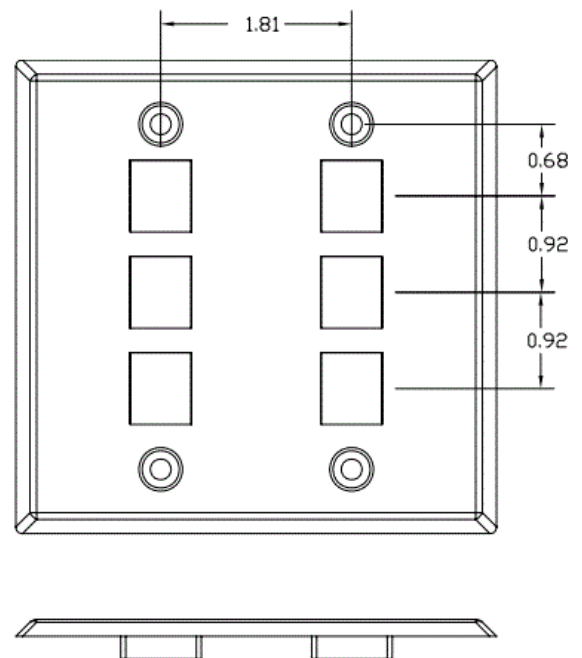

iStation

Wallplates

Stainless Steel Plate, Front Loading

HUBBELL

Features

- Fits all Hubbell keystone connections (AV, data and fiber)
- Secure; Requires removal to access connectivity
- Rear, Flush Mounting Improves Tamper-Resistance
- Manufactured From Type 430 Stainless Steel, Brushed Finish

Ordering Information

Description	Color	UPC Number	Catalog No.
iStation Stainless Steel Plate, Rear Loading, Double Gang, 6-Port	Silver	662620818085	SSF206

Listings

UL and cUL Listed 1863
RoHS Compliant

Specifications

Keystone	Fits all Hubbell keystone connections (AV, data and fiber)
Plate Material	Type 430 stainless steel

Applications

Medical Facilities
Laboratories
Manufacturing Plants
Education Facilities

Online Resources

eCatalog

Dimensions in Inches (mm)

Hubbell Wiring Device-Kellems • Hubbell Incorporated (Delaware) • 40 Waterview Drive • Shelton, CT 06484

Phone (800) 288-6000 • Fax (800) 255-1031 • Specifications subject to change without notice.