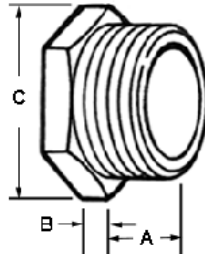

### Images

[Download Photo Image](#)

[Download Dimensional Image](#)

Dimension A in Inches: 1/2

Dimension B in Inches: 1/4

Dimension C in Inches: 1-3/4

### Application

When used with a locknut, conduit nipples serve as a short raceway between enclosures.

**UPC Number:** 781747011046

**Description:** Nipple, Conduit, Malleable Iron, Size 1 Inch

**Application:** When used with a locknut, conduit nipples serve as a short raceway between enclosures.

**Trade Size:** 1"