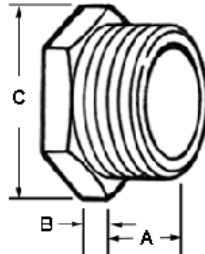

Malleable

Images

[Download Photo Image](#)

[Download Dimensional Image](#)

Dimension A in Inches: 1-5/8

Dimension B in Inches: 7/16

Dimension C in Inches: 7-3/4

Application

When used with a locknut, conduit nipples serve as a short raceway between enclosures.

Product Information

Material: Malleable Iron

Finish: Zinc electro-plate

Certifications & Codes:

CSA File Number: LR39354

Federal Specification Number: A-A-50553

NEMA Standard: FB-1

UL File Number: E9391

UL Standard: UL-514B

UNSPSC: 39131718

Catalog ID: 1113

UPC Number: 781747011138

Description: Nipple, Conduit, Malleable Iron, Size 6 Inch

Application: When used with a locknut, conduit nipples serve as a short raceway between enclosures.

Trade Size: 6"

Std Pkg Qty: 5

Unit Qty: Bulk