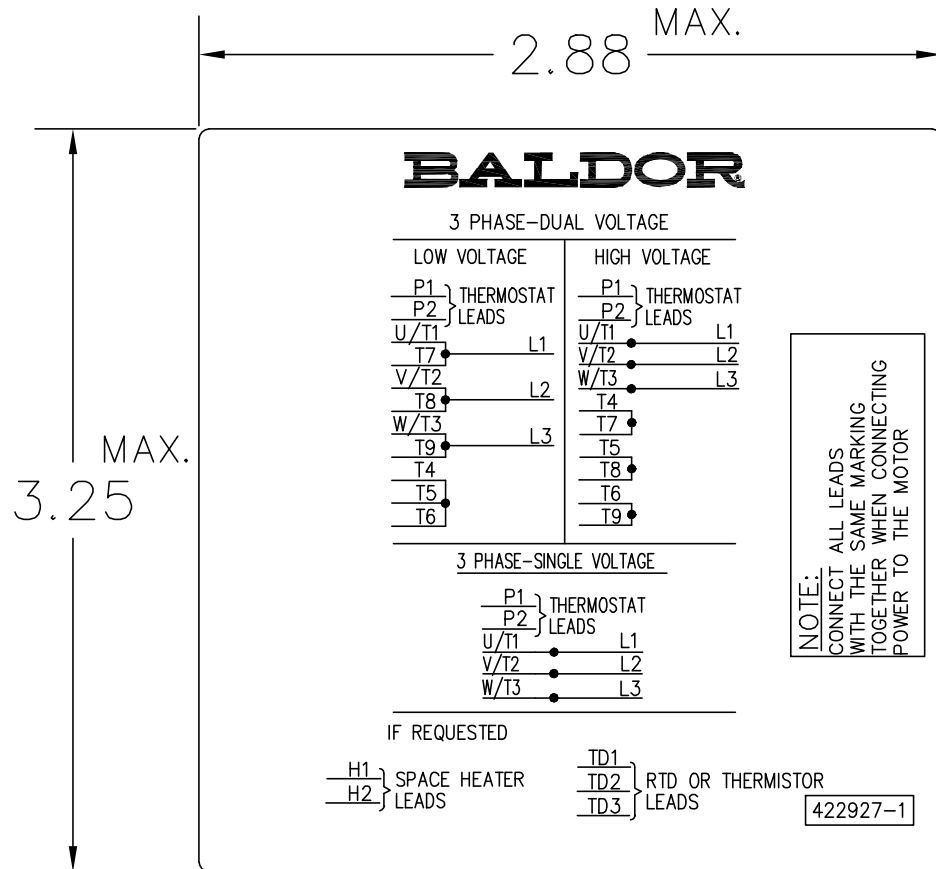

BALDOR • RELIANCE

Customer information packet

IDDRPM509006

900HP, 1150, 460V, RL5024, DPFV, F1

Specifications

Enclosure	DPFV
Frame	RL5024Z
Frame Material	Exposed Laminations
Frequency	389.00 Hz
Output @ Frequency	900.000 HP @ 389 HZ
Phase	3
Synchronous Speed @ Frequency	1200 RPM @ 389 HZ
Voltage @ Frequency	460.0 V @ 389 HZ
Agency Approvals	CCSA US
Auxillary Box	No Auxillary Box
Base Indicator	Rigid
Bearing Grease Type	Polyrex EM (-20F +300F)
Current @ Voltage	1031.000 A @ 460.0 V
Duty Rating	CONT
Feedback Device	ENCODER
Frame Prefix	RL
Heater Indicator	No Heater
High Voltage Full Load Amps	1031.0 a
Insulation Class	H
IP Rating	NONE
Motor Standards	NEMA
Mounting Arrangement	F1
Overall Length	65.51 IN
Product Family	General Industrial
Pulley End Bearing Type	Ball
Pulley Face Code	Standard
Service Factor	1.00
Shaft Diameter	4.500 IN
Shaft Ground Indicator	Shaft Grounding
Shaft Rotation	Reversible
Speed	1150 rpm
Starting Method	Full Voltage

422927-001

NOTE:
DATA TO BE SIZED
SO THAT IT FITS INTO
MATERIAL DECAL
DIMENSIONS. MAKE
LETTERS & NUMBERS
AS LARGE AS POSSIBLE.

MATERIAL: CERAMATIC DGF-P4
PERMA GRIP ADHESIVE

ALL LETTERS, NUMBERS
AND LINES TO BE BLACK
ON WHITE BACKGROUND.