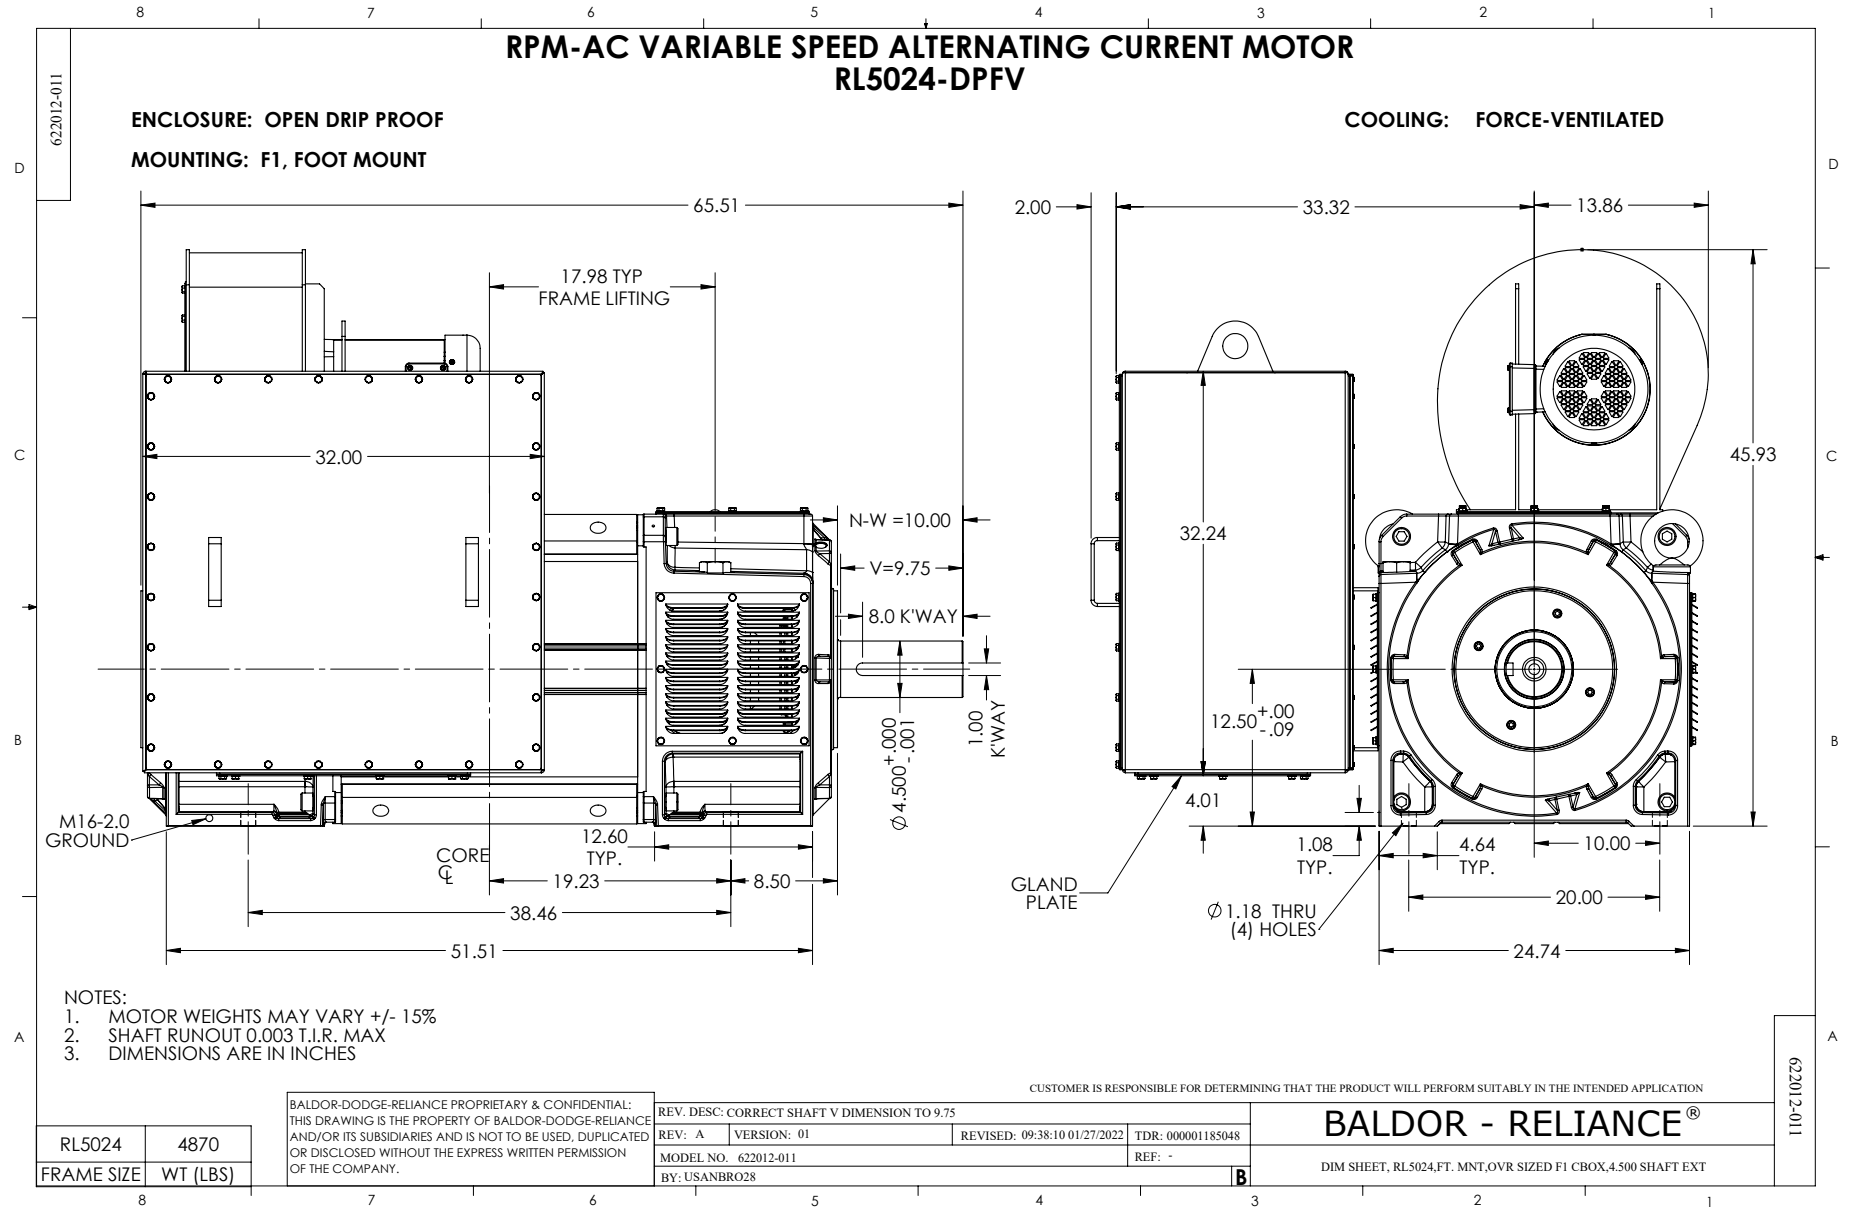

422927-001

NOTE:
DATA TO BE SIZED
SO THAT IT FITS INTO
MATERIAL DECAL
DIMENSIONS. MAKE
LETTERS & NUMBERS
AS LARGE AS POSSIBLE.

MATERIAL: CERAMATIC DGF-P4
PERMA GRIP ADHESIVE

ALL LETTERS, NUMBERS
AND LINES TO BE BLACK
ON WHITE BACKGROUND.