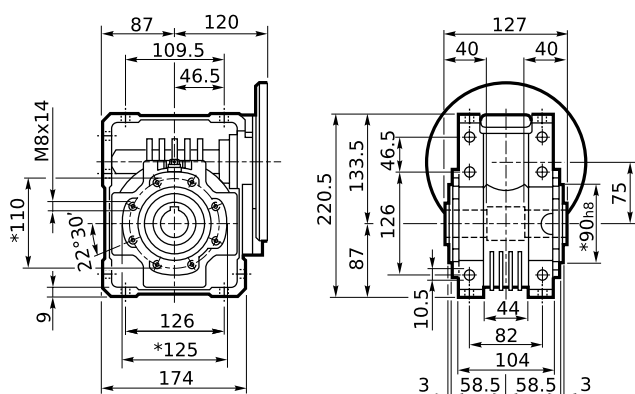

## Product Dimensions

Created by: naren@eximeng.com

Created on: 05/11/2025

### Designation

W 75 U D30 30 P100 B14 B3

Dimensions [mm], Italic [In]

### Gearbox Dimensions

### Input Dimensions